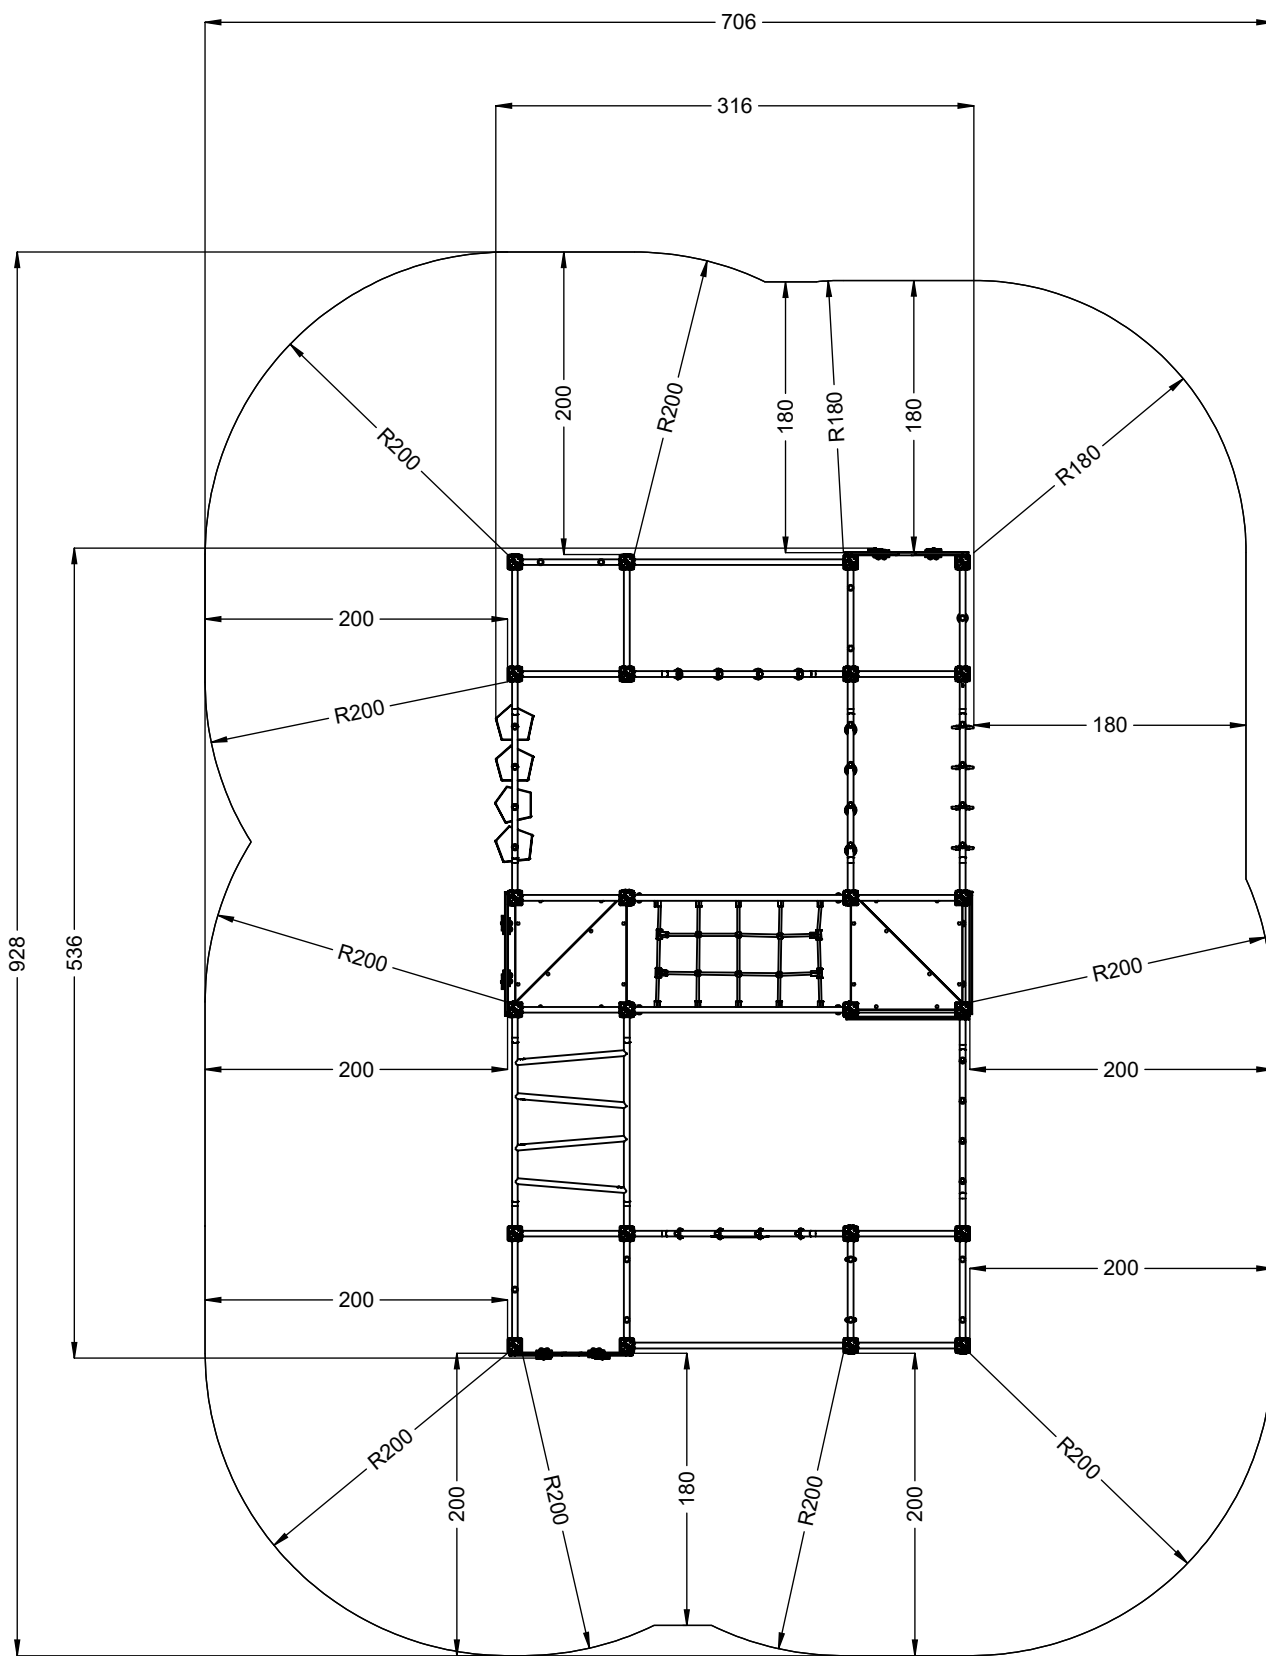

[cm]

vinci
play