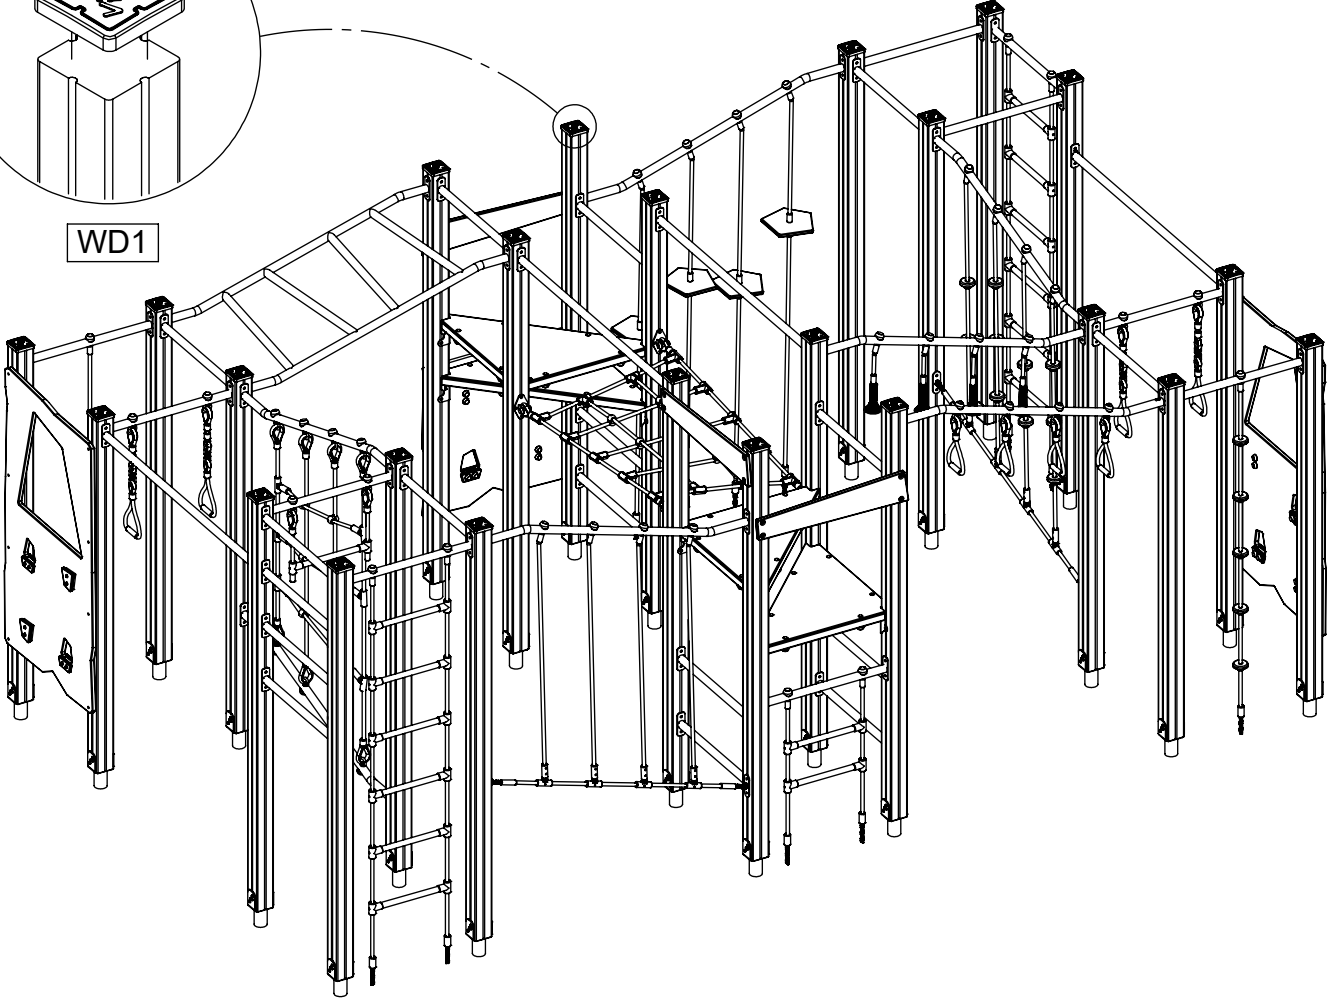

vinci
play

[cm]

vinci
play

WD1

WOOD - (W)

RECYCLED - (R)

Part No:
00000-00000

00000-00000