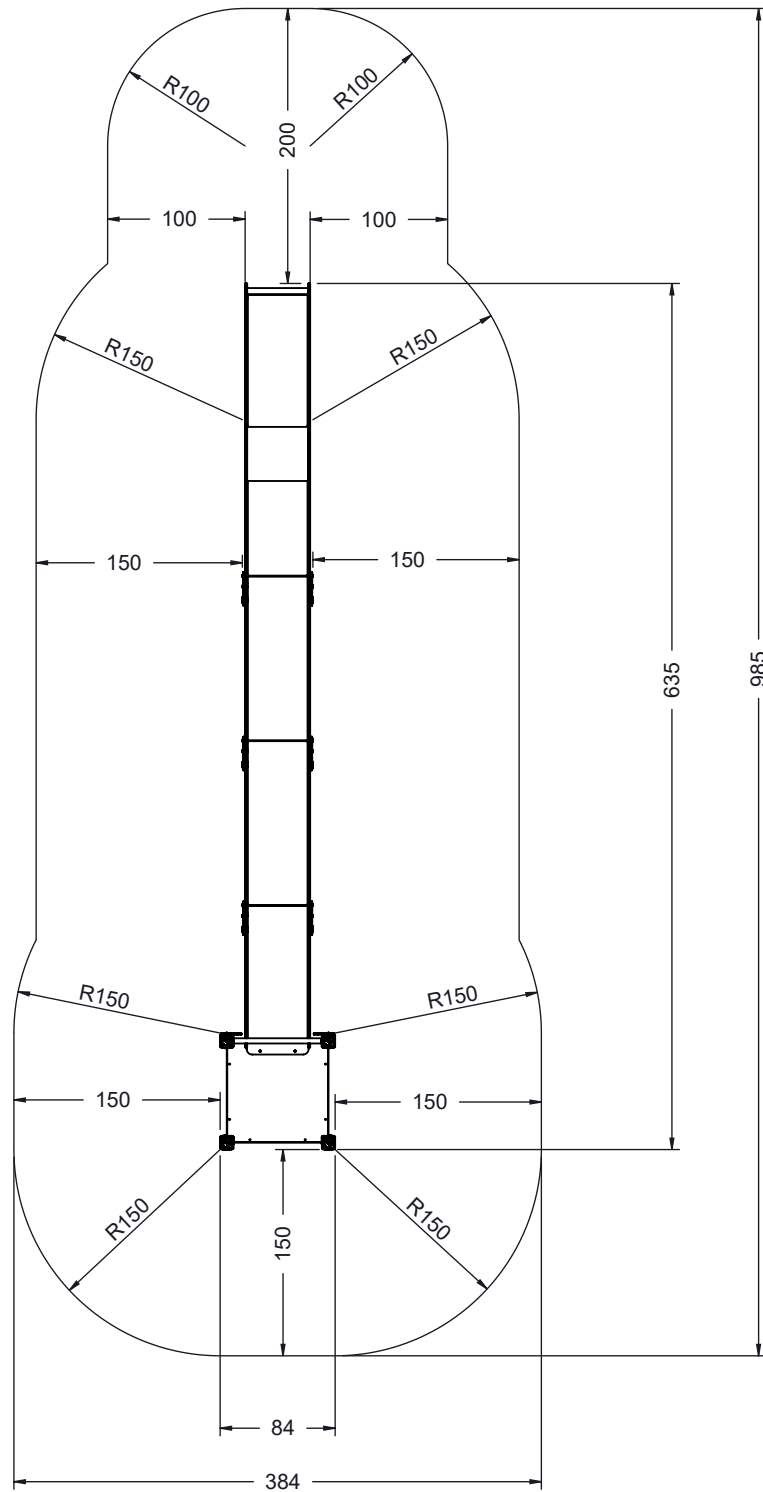

# WD1446

K2, K3  
M10x120  
x18  
**NOT INCLUDED**

x2 3h 0,06 m<sup>3</sup> 48h <60 HIC

[cm]

vinci  
play

WD1447

[cm]

vinci  
play

# WD1447

K2, K3

M10x120  
x18

**NOT INCLUDED**

x2 3,5h x9 0,06 m<sup>3</sup> 48h <60 HIC

[cm]

vinci  
play

WD1448

# WD1448

K2, K3  
 M10x120  
 x18  
 NOT INCLUDED

x2  
 3,5h  
  
  
  
 x10 0,06 m<sup>3</sup>  
  
 48h  
  
 <60 HIC

[cm]

vinci play

WD1446 x4  
 WD1447 x5  
 WD1448 x6

		PLYWOOD / HDPE		HPL	
34x	8x50 sxi	1x	WD74	1x	WD75
4x	WD1	1x	WD28	1x	WD29
1x	E34				
1x	E35				
WD1446		2x	WD218	2x	WD217
		2x	E138	2x	E138
WD1447		3x	WD218	3x	WD217
		3x	E138	3x	E138
WD1448		4x	WD218	4x	WD217
		4x	E138	4x	E138

[cm]

8x50 sxi

PLYWOOD  
WD74

HPL  
WD75

8x50 sxi

[cm]

vinci  
play

8x50 sxi