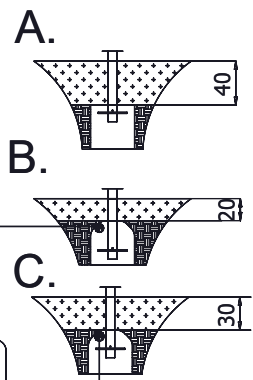

# WD1446

K2, K3  
M10x120  
x18  
**NOT INCLUDED**

x2 3h 0,06 m<sup>3</sup> 48h <60 HIC

[cm]

vinci  
play

WD1447

[cm]

vinci  
play

# WD1447

K2, K3

M10x120  
x18

**NOT INCLUDED**

x2 3,5h x9 0,06 m<sup>3</sup> 48h <60 HIC

[cm]

vinci  
play

WD1448