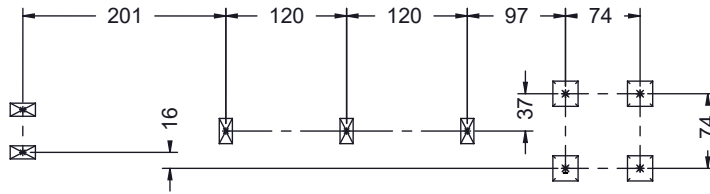

WD1447

K2, K3

M10x120
x18

NOT INCLUDED

x2 3,5h x9 0,06 m³ 48h <60 HIC

[cm]

vinci
play