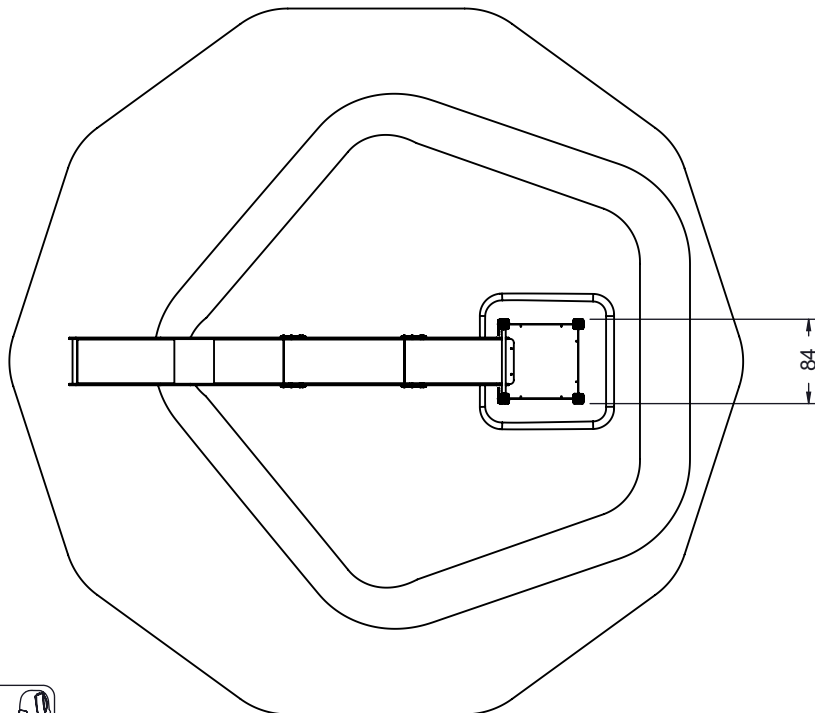

# WD1446

[cm]

vinci  
play

# WD1446

K2, K3  
M10x120  
x18  
**NOT INCLUDED**

x2 3h 0,06 m<sup>3</sup> 48h <60 HIC

[cm]

vinci  
play

WD1447

[cm]

vinci  
play

# WD1447

K2, K3

M10x120  
x18

**NOT INCLUDED**

x2 3,5h x9 0,06 m<sup>3</sup> 48h <60 HIC

[cm]

vinci  
play

WD1448