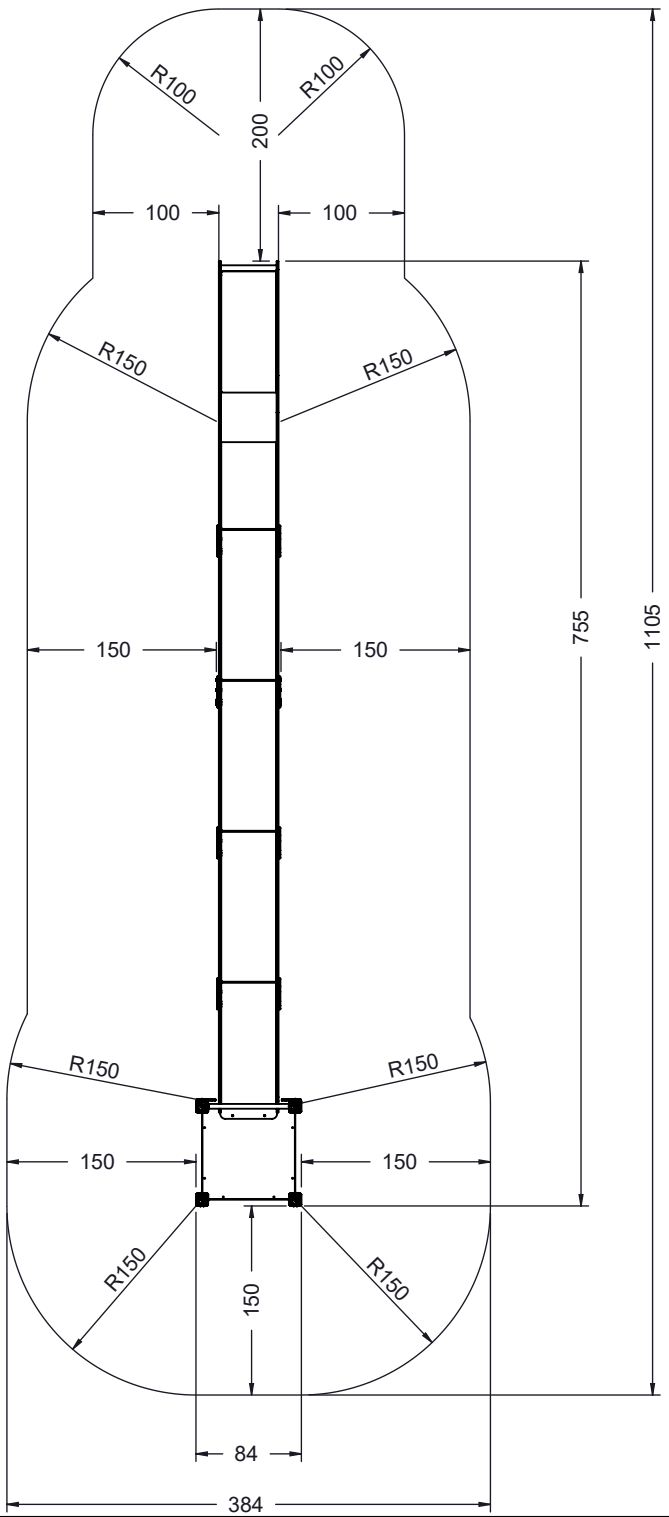

# WD1446

K2, K3  
M10x120  
x18  
**NOT INCLUDED**

x2 3h 0,06 m<sup>3</sup> 48h <60 HIC

[cm]

vinci  
play

WD1447

[cm]

vinci  
play

# WD1447

K2, K3

M10x120  
x18

**NOT INCLUDED**

x2 3,5h x9 0,06 m<sup>3</sup> 48h <60 HIC

[cm]

vinci  
play

WD1448

# WD1448

K2, K3  
 M10x120  
 x18  
 NOT INCLUDED

x2  
 3,5h  
  
  
  
 x10 0,06 m<sup>3</sup>  
  
 48h  
  
 <60 HIC

[cm]

vinci play

WD1446 x4  
 WD1447 x5  
 WD1448 x6

		PLYWOOD / HDPE		HPL	
34x	8x50 sxi	1x	WD74	1x	WD75
4x	WD1	1x	WD28	1x	WD29
1x	E34				
1x	E35				
WD1446		2x	WD218	2x	WD217
		2x	E138	2x	E138
WD1447		3x	WD218	3x	WD217
		3x	E138	3x	E138
WD1448		4x	WD218	4x	WD217
		4x	E138	4x	E138

[cm]

8x50 sxi

PLYWOOD  
WD74

HPL  
WD75

8x50 sxi

[cm]

vinci  
play

8x50 sxi