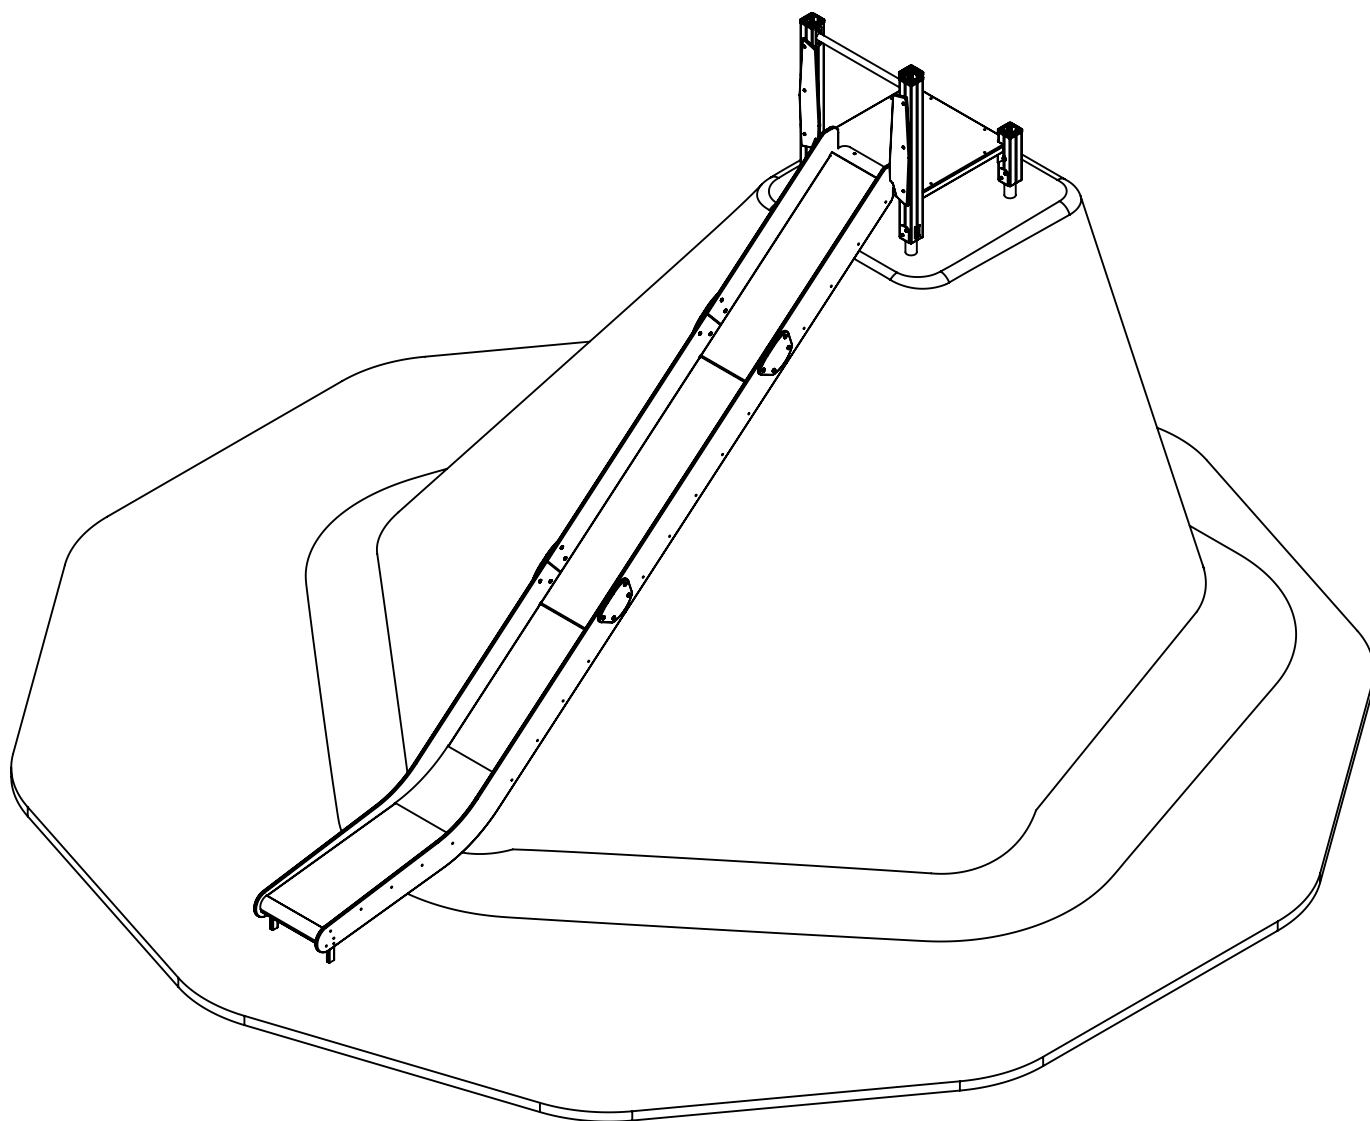

WD1446-1448

v014
11.05.2021
A. H.
[cm]

vinci
play