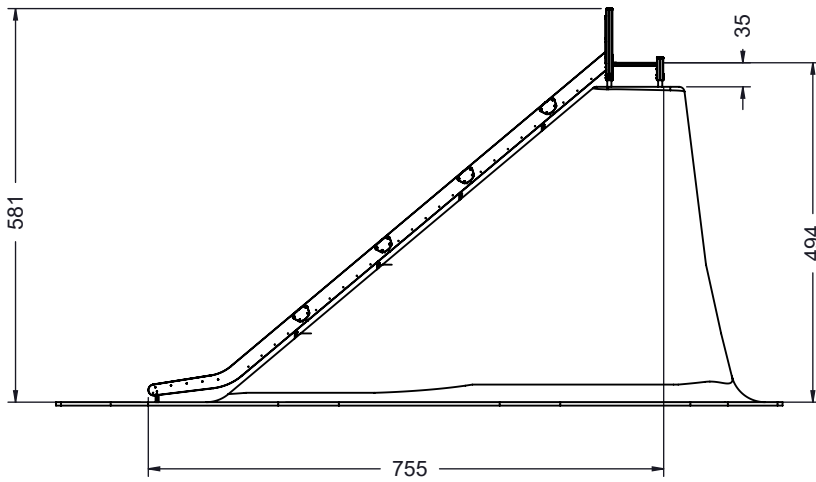

# WD1447

K2, K3

M10x120  
x18

**NOT INCLUDED**

x2 3,5h x9 0,06 m<sup>3</sup> 48h <60 HIC

[cm]

vinci  
play

WD1448