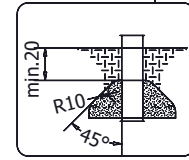

WD1447

K2, K3

M10x120
x18

NOT INCLUDED

x2 3,5h x9 0,06 m³ 48h <60 HIC

[cm]

vinci
play