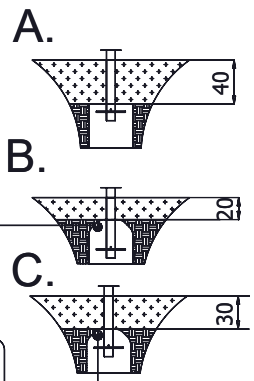

# WD1446

K2, K3  
M10x120  
x18  
**NOT INCLUDED**

x2 3h 0,06 m<sup>3</sup> 48h <60 HIC

[cm]

vinci  
play

WD1447

[cm]

vinci  
play

# WD1447

K2, K3

M10x120  
x18

**NOT INCLUDED**

x2 3,5h x9 0,06 m<sup>3</sup> 48h <60 HIC

[cm]

vinci  
play

WD1448