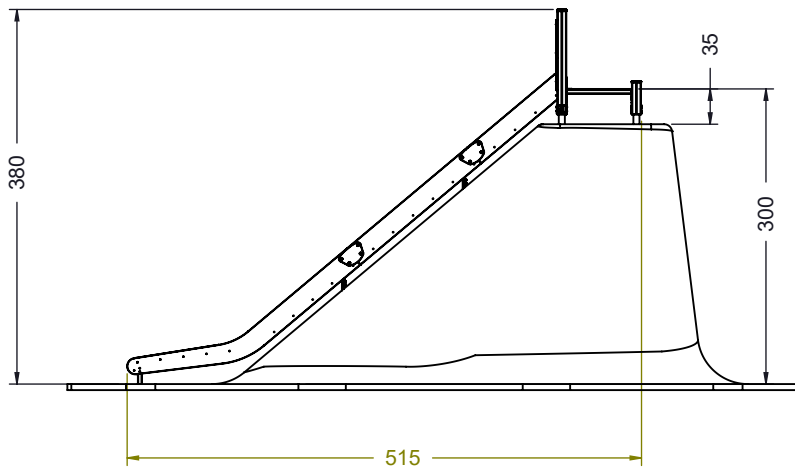

# WD1446

[cm]

vinci  
play

# WD1446

K2, K3  
M10x120  
x18  
**NOT INCLUDED**

x2 3h 0,06 m<sup>3</sup> 48h <60 HIC

[cm]

vinci  
play

WD1447

[cm]

vinci  
play

# WD1447

K2, K3

M10x120  
x18

**NOT INCLUDED**

x2 3,5h x9 0,06 m<sup>3</sup> 48h <60 HIC

[cm]

vinci  
play

WD1448