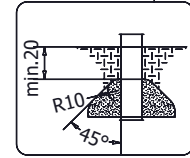

# WD1446

K2, K3  
M10x120  
x18  
**NOT INCLUDED**

x2 3h 0,06 m<sup>3</sup> 48h <60 HIC

[cm]

vinci  
play

WD1447

[cm]

vinci  
play