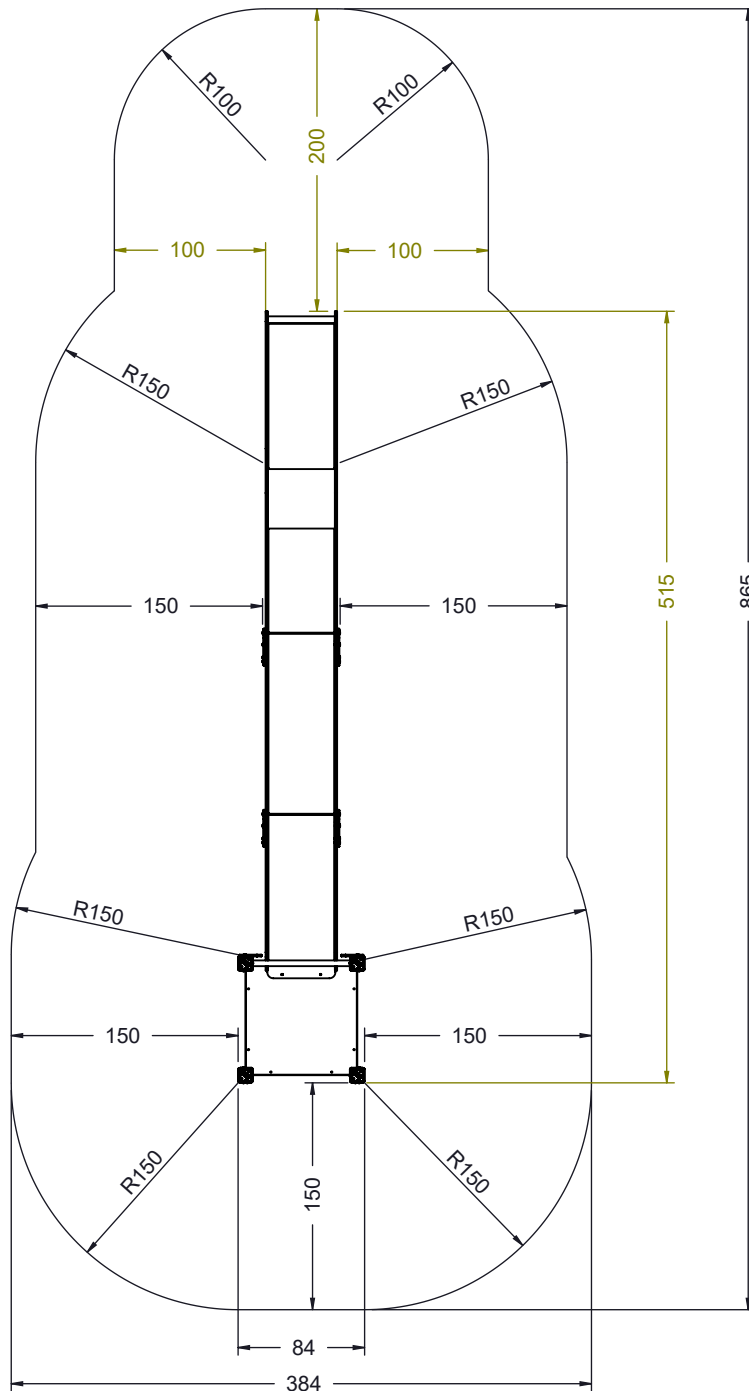

# WD1446

[cm]

vinci  
play

# WD1446

K2, K3  
M10x120  
x18  
**NOT INCLUDED**

x2 3h 0,06 m<sup>3</sup> 48h <60 HIC

[cm]

vinci  
play

WD1447

[cm]

vinci  
play

# WD1447

K2, K3

M10x120  
x18

**NOT INCLUDED**

x2 3,5h x9 0,06 m<sup>3</sup> 48h <60 HIC

[cm]

vinci  
play

WD1448

# WD1448

K2, K3  
 M10x120  
 x18  
 NOT INCLUDED

x2  
 3,5h  
  
  
  
 x10 0,06 m<sup>3</sup>  
  
 48h  
  
 <60 HIC

[cm]

vinci play

WD1446 x4  
 WD1447 x5  
 WD1448 x6

		PLYWOOD / HDPE		HPL	
34x	8x50 sxi	1x	WD74	1x	WD75
4x	WD1	1x	WD28	1x	WD29
1x	E34				
1x	E35				
WD1446		2x	WD218	2x	WD217
		2x	E138	2x	E138
WD1447		3x	WD218	3x	WD217
		3x	E138	3x	E138
WD1448		4x	WD218	4x	WD217
		4x	E138	4x	E138