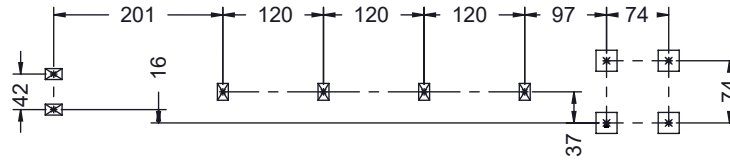

WD1448

K2, K3
M10x120
x18
NOT INCLUDED

x2
3,5h

x10 0,06 m³

48h

<60 HIC

[cm]

vinci play