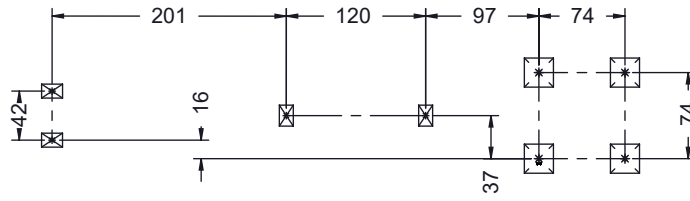

# WD1446

K2, K3  
M10x120  
x18  
**NOT INCLUDED**

x2 3h 0,06 m<sup>3</sup> 48h <60 HIC

[cm]

vinci  
play

WD1447

[cm]

vinci  
play