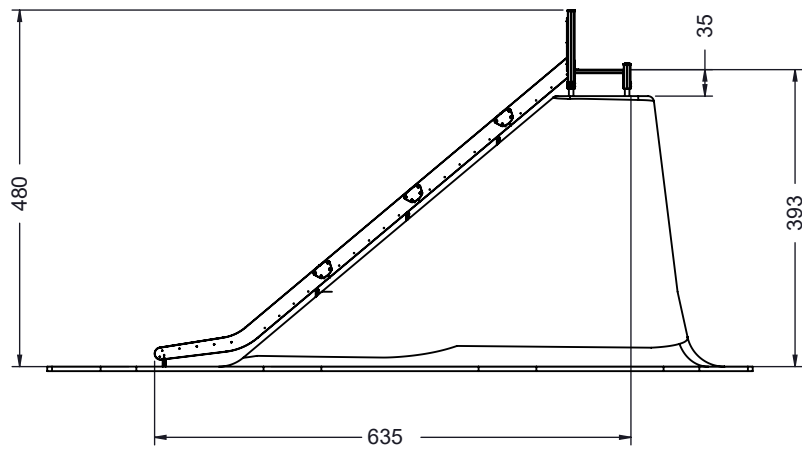

# WD1446

K2, K3  
M10x120  
x18  
**NOT INCLUDED**

x2 3h 0,06 m<sup>3</sup> 48h <60 HIC

[cm]

vinci  
play

WD1447

[cm]

vinci  
play

# WD1447

K2, K3

M10x120  
x18

**NOT INCLUDED**

x2 3,5h x9 0,06 m<sup>3</sup> 48h <60 HIC

[cm]

vinci  
play

WD1448