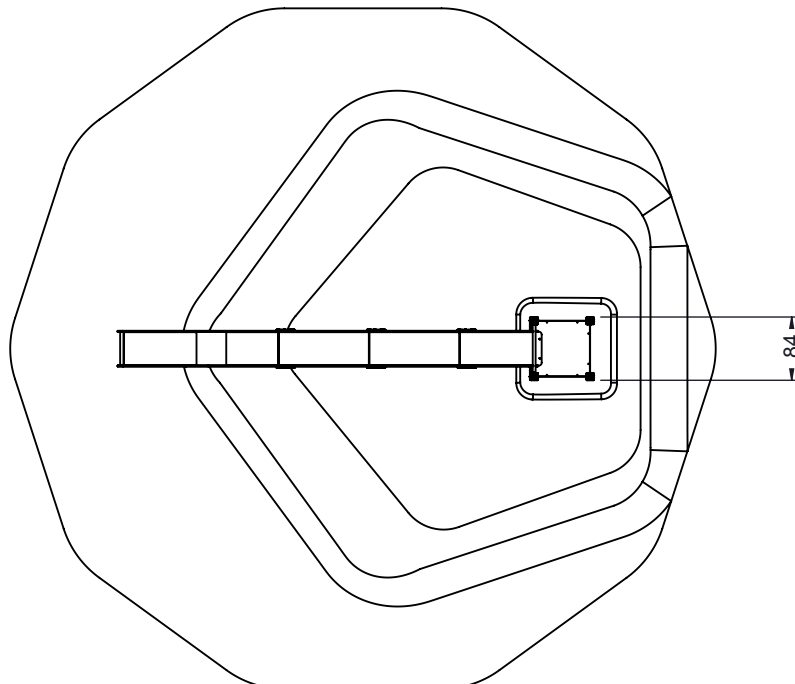

# WD1446

K2, K3  
M10x120  
x18  
**NOT INCLUDED**

x2 3h 0,06 m<sup>3</sup> 48h <60 HIC

[cm]

vinci  
play

WD1447

[cm]

vinci  
play

# WD1447

K2, K3

M10x120  
x18

**NOT INCLUDED**

x2 3,5h x9 0,06 m<sup>3</sup> 48h <60 HIC

[cm]

vinci  
play

WD1448