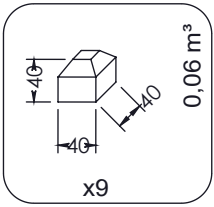

# WD1446

K2, K3  
M10x120  
x18  
**NOT INCLUDED**

x2 3h 0,06 m<sup>3</sup> 48h <60 HIC

[cm]

vinci  
play

WD1447

[cm]

vinci  
play

# WD1447

K2, K3

M10x120  
x18

**NOT INCLUDED**

x2 3,5h x9 0,06 m<sup>3</sup> 48h <60 HIC

[cm]

vinci  
play

WD1448