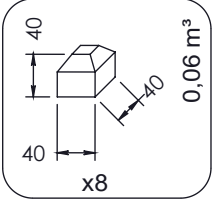

# WD1446

K2, K3  
M10x120  
x18  
**NOT INCLUDED**

x2 3h 0,06 m<sup>3</sup> 48h <60 HIC

[cm]

vinci  
play

WD1447

[cm]

vinci  
play

# WD1447

K2, K3

M10x120  
x18

**NOT INCLUDED**

x2 3,5h x9 0,06 m<sup>3</sup> 48h <60 HIC

[cm]

vinci  
play

WD1448