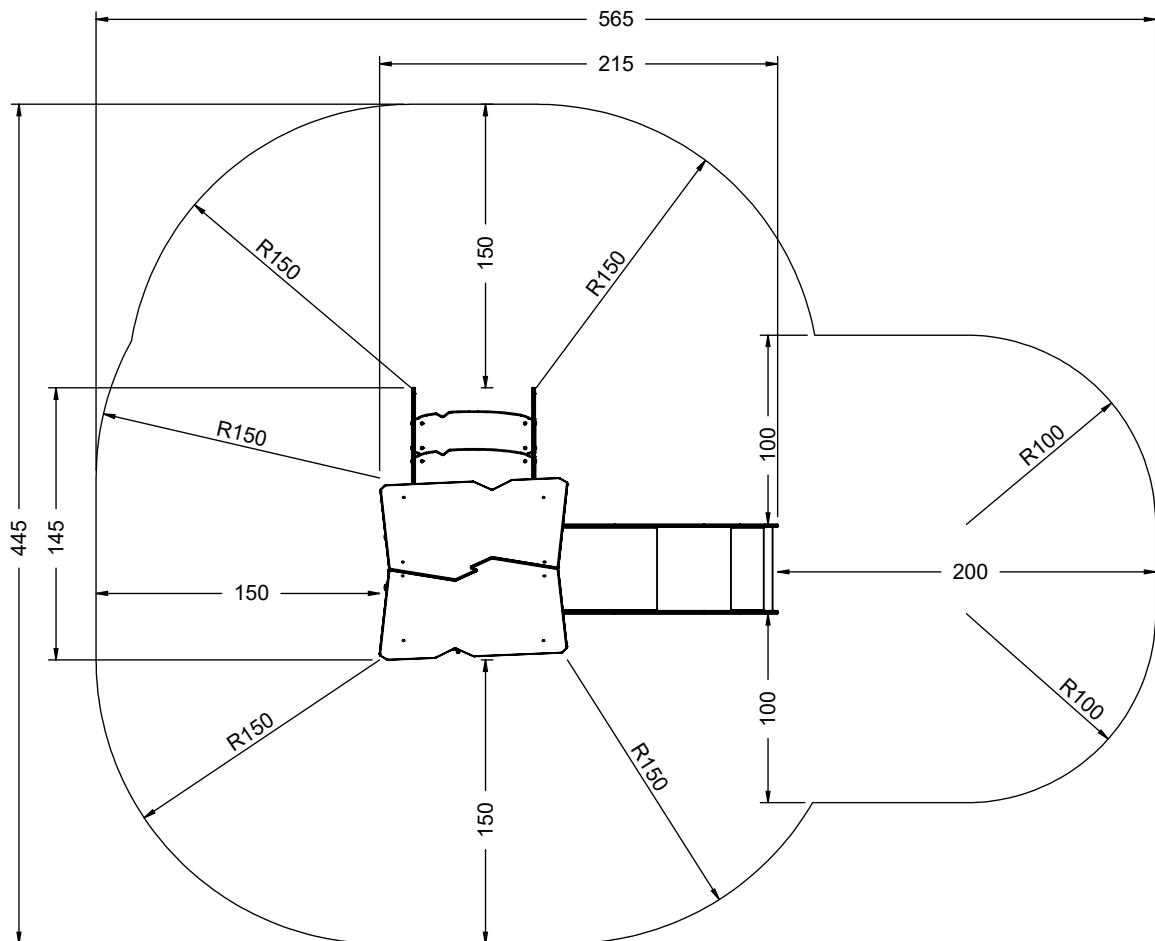

WD1434

v013
10.06.2022
D. P.
[cm]

vinci
play

[cm]

vinci
play

<p>16x M10x120 (K2) 18x M10x120 (K3)</p> <p>NOT INCLUDED </p>	<p>2x M8x120 (K2)</p> <p>NOT INCLUDED </p>
--------------------------------------------------------------------------	---------------------------------------------------

[cm]

vinci play

		PLYWOOD / HDPE		HPL	
62x	8x50 sxi	1x	WD33	1x	WD34
1x	E34 (K1,K3)	1x	WD19	1x	WD20
1x	1x E35 (K2)	1x	WD28 (S1)	1x	WD29 (S1)
1x	V001	1x	WD25	1x	WD26
		1x	WD72	1x	WD73
		1x	WD74	1x	WD75
		1x	WD113 (S6)	1x	WD114 (S6)
				1x	P061 (S6)

8x50 sxi

[cm]

vinci
play

8x50 sxi

PLYWOOD WD28 (S1) HPL WD29

PLYWOOD WD113 (S6) HPL WD114

[cm]

vinci play

V001

Part No:
000000-
00000

000000-00000

[cm]

vinci
play