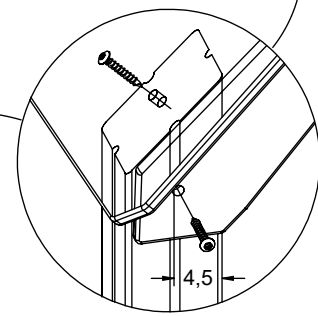

8x50 sxi

[cm]

vinci
play

8x50 sxi

PLYWOOD WD28 (S1) HPL WD29

PLYWOOD WD113 (S6) HPL WD114

[cm]

vinci play

V001

Part No:
000000-
00000

000000-00000

[cm]

vinci
play