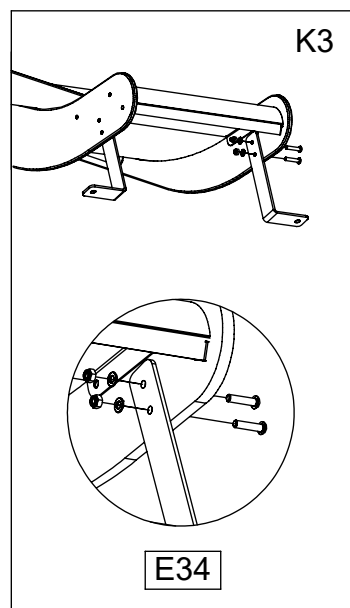

8x50 sxi

[cm]

vinci
play

8x50 sxi

PLYWOOD WD28 (S1) HPL WD29

PLYWOOD WD113 (S6) HPL WD114

[cm]

vinci play

V001

Part No:
000000-
00000

000000-00000

[cm]

vinci
play