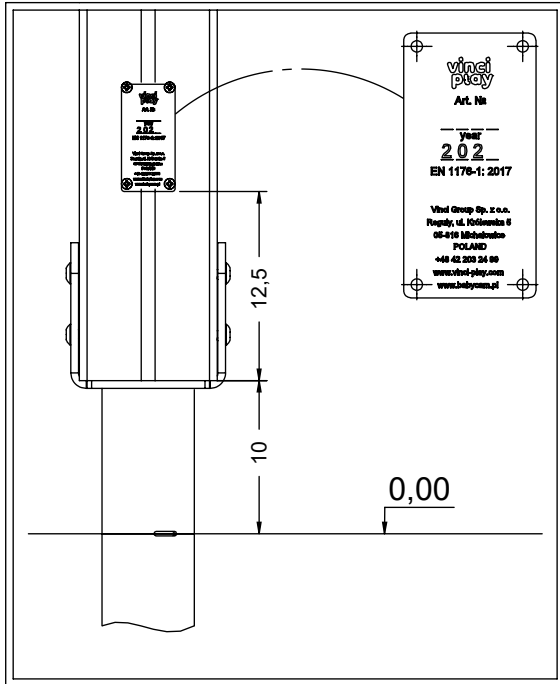

8x50 sxi

[cm]

vinci
play

8x50 sxi

PLYWOOD WD28 (S1) HPL WD29

PLYWOOD WD113 (S6) HPL WD114

[cm]

vinci play

V001

Part No:
000000-
00000

000000-00000

[cm]

vinci
play