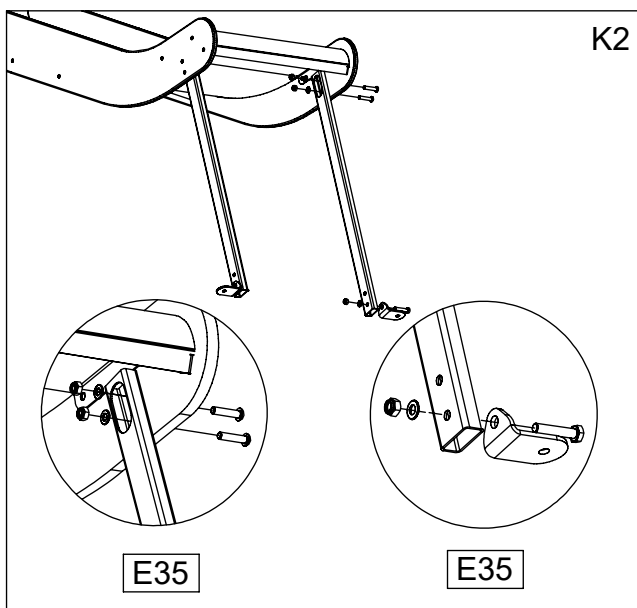

8x50 sxi

[cm]

vinci
play

8x50 sxi

PLYWOOD WD28 (S1) HPL WD29

PLYWOOD WD113 (S6) HPL WD114

[cm]

vinci play

V001

Part No:
000000-
00000

000000-00000

[cm]

vinci
play