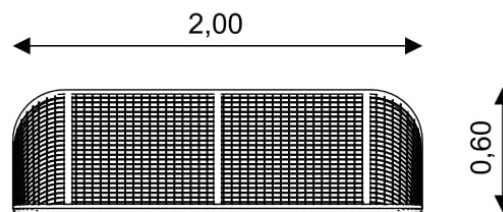

Length	2,00 m
Width	0,60 m
Total height	1,00 m

Minimal space

**Material Specification**

- Hot dip galvanized steel construction;

**Additional comments**

- The equipment is designed for public playgrounds;