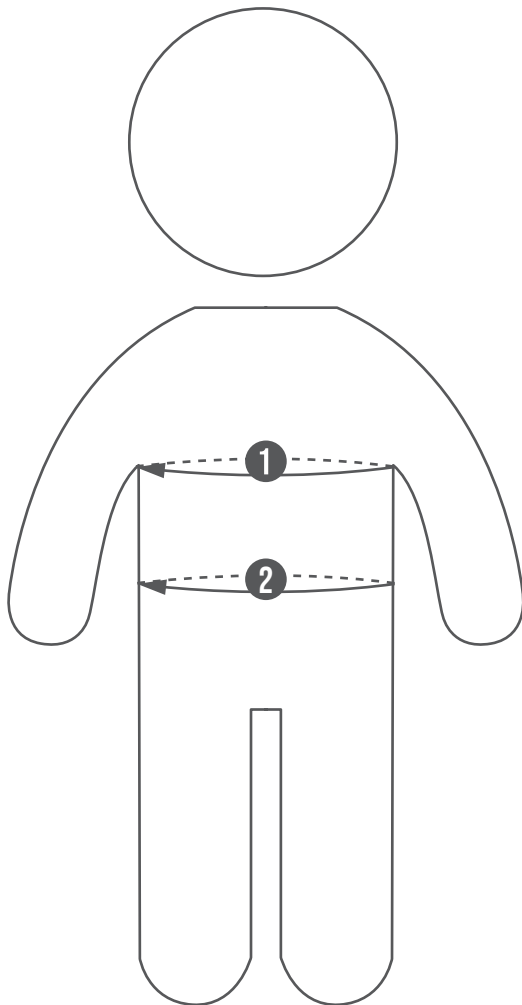

# SIZE GUIDE

- 1 Chest**  
Measure across fullest part and across shoulder blades
- 2 Waist**  
Measure at natural waistline

	Size	XS	S	M	L	XL	XXL
<b>1</b>	<b>Chest</b> cm	76-84	84-94	94-102	102-110	110-118	118-126
<b>2</b>	<b>Waist</b> cm	68-80	80-88	88-96	96-104	104-112	112-120

	Size	110/116	122/128	134/140	146/152
<b>1</b>	<b>Chest</b> cm	52-58	58-64	64-70	70-76
<b>2</b>	<b>Waist</b> cm	52-55	55-58	58-61	61-64

All measurements in centimetre (cm)