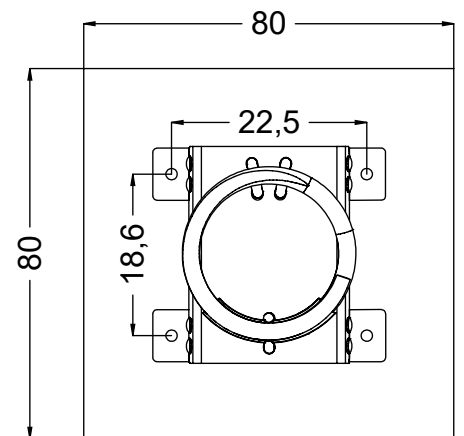

# K3

|                                                                                   |                                                                                     |
|-----------------------------------------------------------------------------------|-------------------------------------------------------------------------------------|
|  | K3                                                                                  |
| M10x120<br>x4                                                                     |   |
| NOT INCLUDED                                                                      |  |

[cm]

vinci  
play

127335  
x1

B393  
x1

122105  
x1

996171  
x1

B239  
x1

121123  
x1

vinci  
play

A=A=A

3x 5x50sxs

Ø 3,5mm

Ø 3,5mm

3x 5x80sxs

[cm]

vinci  
play

SP2 x1

Ø5.5

5

12x 8x50sxi

[cm]

vinci play

**Part No:**  
**000000-**  
**00000**

000000-00000