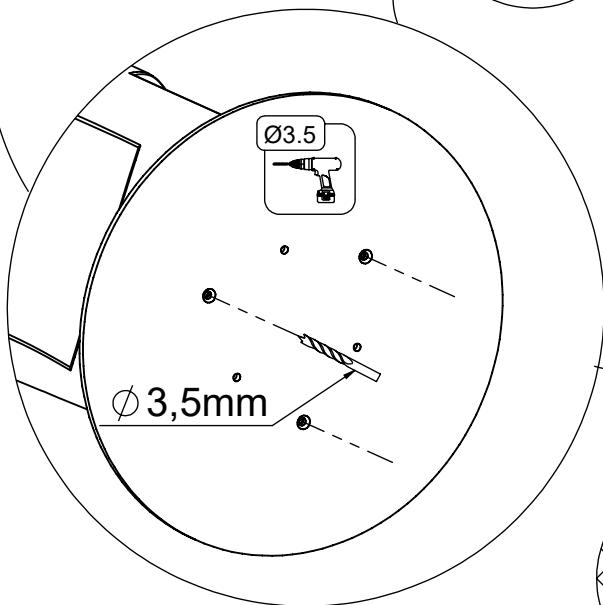

[cm]

vinci  
play

6x 7x35sxi

[cm]

vinci  
play

1x 12e067

4x 8x50sxi

[cm]

vinci  
play

A=A=A

3x 5x50sxs

Ø 3,5mm

Ø 3,5mm

3x 5x80sxs

[cm]

vinci  
play

SP2 x1

Ø5.5

5

12x 8x50sxi

[cm]

vinci play

**Part No:**  
**000000-**  
**00000**

000000-00000