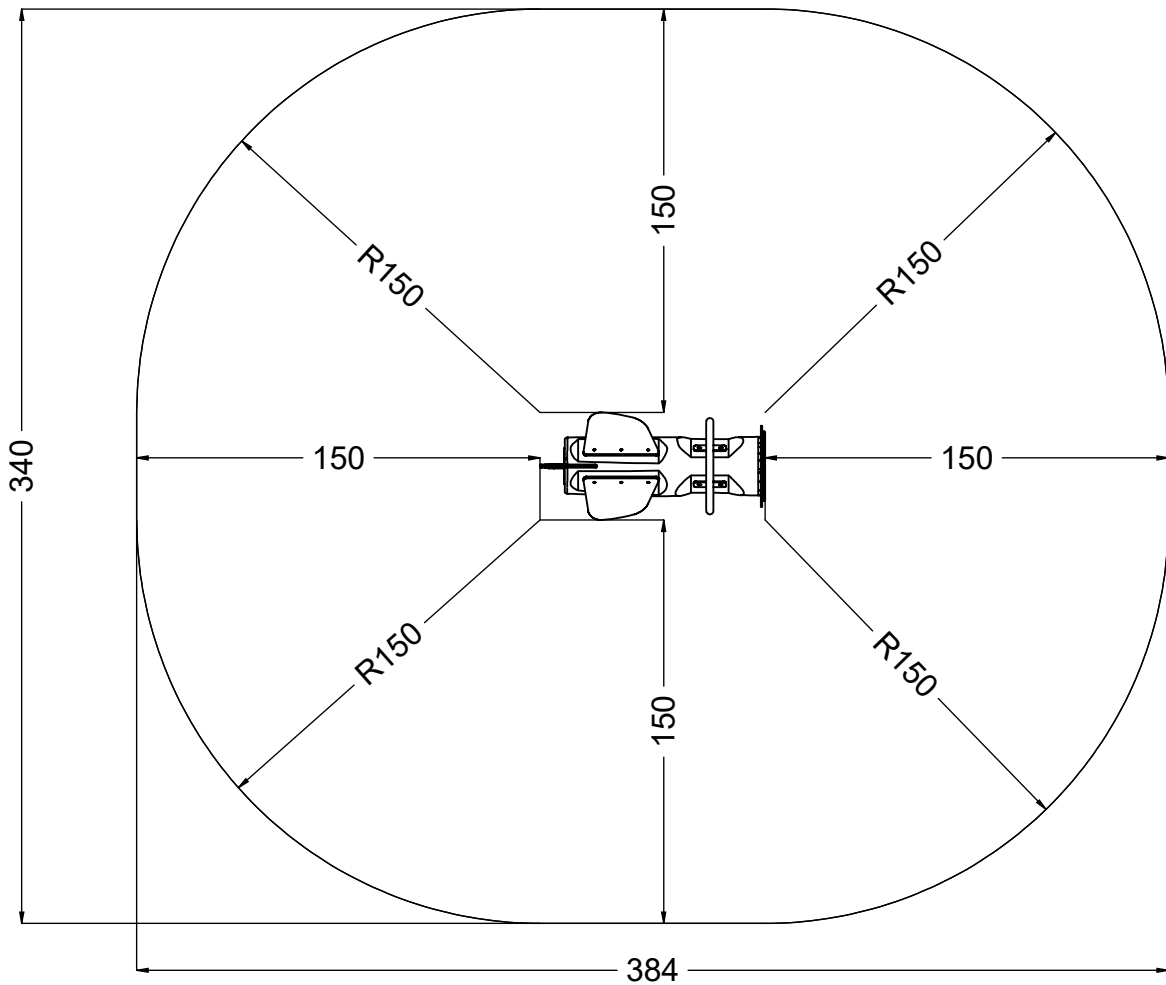

[cm]

vinci
play