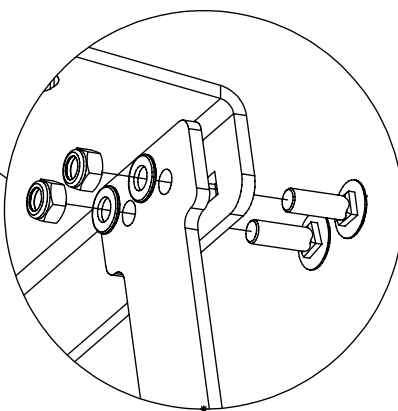

K17

SP1 x1

SP3 x1

K3

SP1 x1

[cm]

vinci
play