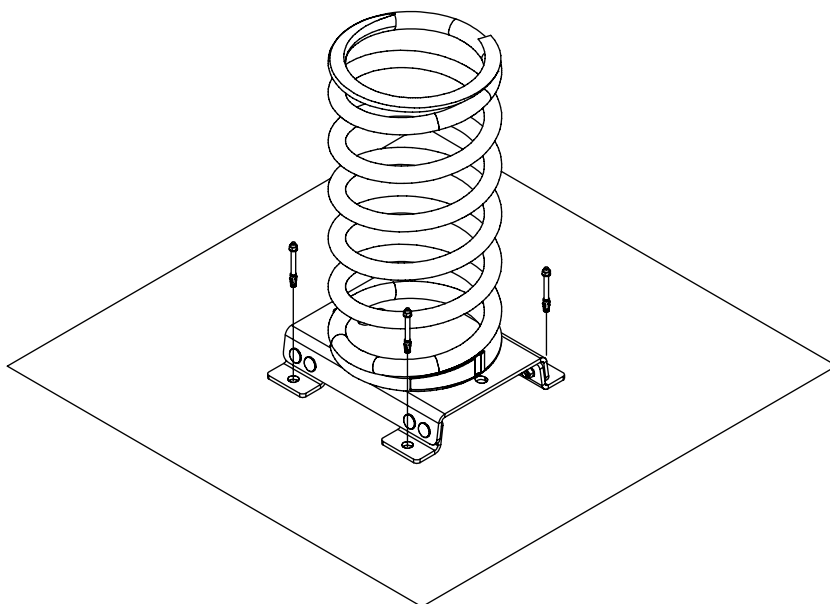

# K3

|                                                                                   |                                                                                     |
|-----------------------------------------------------------------------------------|-------------------------------------------------------------------------------------|
|  | K3                                                                                  |
| M10x120<br>x4                                                                     |   |
| NOT INCLUDED                                                                      |  |

vinci  
play

A=A=A

3x 5x50sxs

Ø 3,5mm

Ø 3,5mm

3x 5x80sxs

[cm]

vinci  
play

SP2 x1

Ø5.5

5

12x 8x50sxi

[cm]

vinci play

**Part No:**  
**000000-**  
**00000**

000000-00000