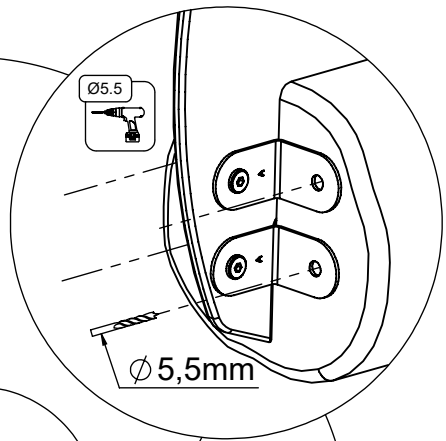

[cm]

vinci  
play

6x 7x35sxi

[cm]

vinci  
play

1x 12e067

4x 8x50sxi

[cm]

vinci  
play

A=A=A

3x 5x50sxs

Ø 3,5mm

Ø 3,5mm

3x 5x80sxs

[cm]

vinci  
play

SP2 x1

Ø5.5

5

12x 8x50sxi

[cm]

vinci play

**Part No:**  
**000000-**  
**00000**

000000-00000