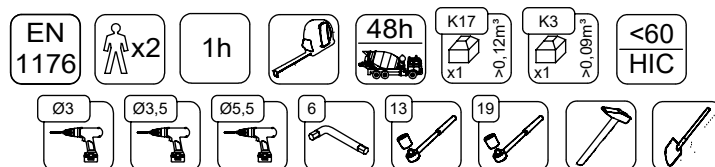

v010
13.10.2021
D. P.
[cm]