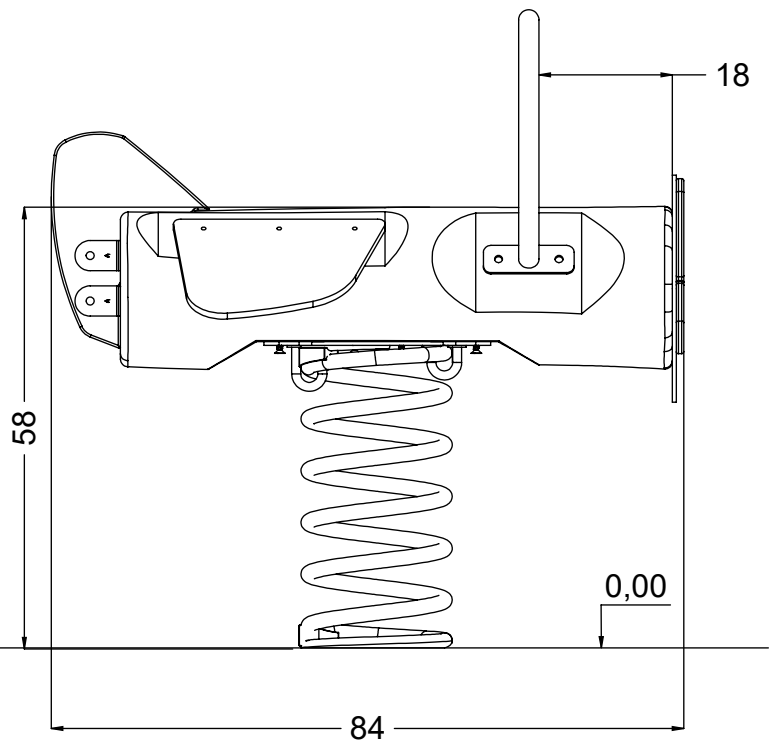

[cm]

vinci
play