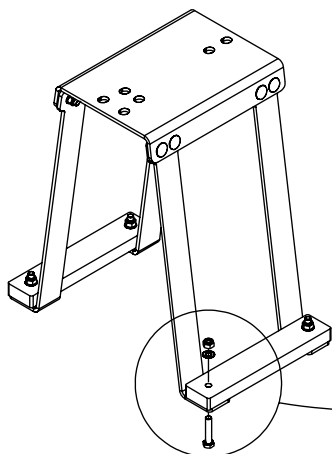

K17

SP1 x1

SP3 x1

K3

SP1 x1

[cm]

vinci
play