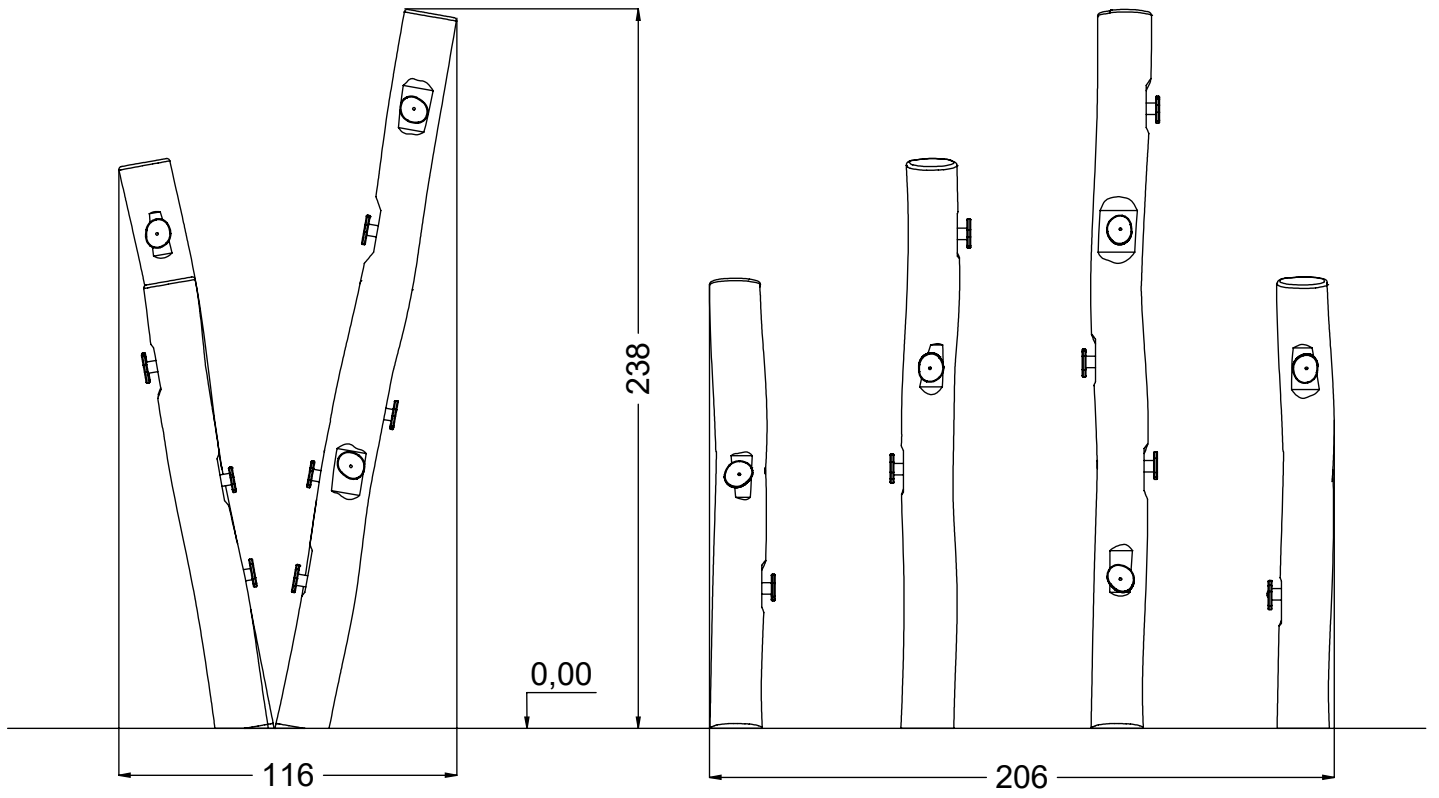

# RB1262

2h

48h

238  
HIC

v010  
23.01.2021  
A. P.  
[cm]

vinci  
play

[cm]

vinci  
play

[cm]

vinci  
play

[cm]

vinci  
play

[cm]

2h

vinci  
play

127156 A  
x1

127158 B  
x1

127159 C  
x1

127157 D  
x1

15x	8x160sxt

15x	123103
15x	121110
1x	V001

15x 123103

15x 121110

15x 8x160sxt

[cm]

vinci  
play

V001

[cm]

vinci  
play