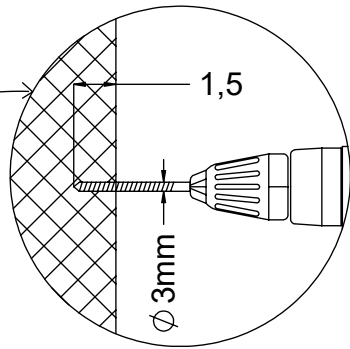

48h

2,9

vinci play
Art. Nr.

202

EN 1176-1: 2017

Vinci Group Sp. z o.o.
Pręgów, ul. Miłkowska 9
05-010 Miłkówek
POLAND
+48 48 389 34 80
www.vinci-play.com
www.vinci-play.pl

6,3

V001

Part No:
000000-
00000

000000-00000

[cm]

vinci play