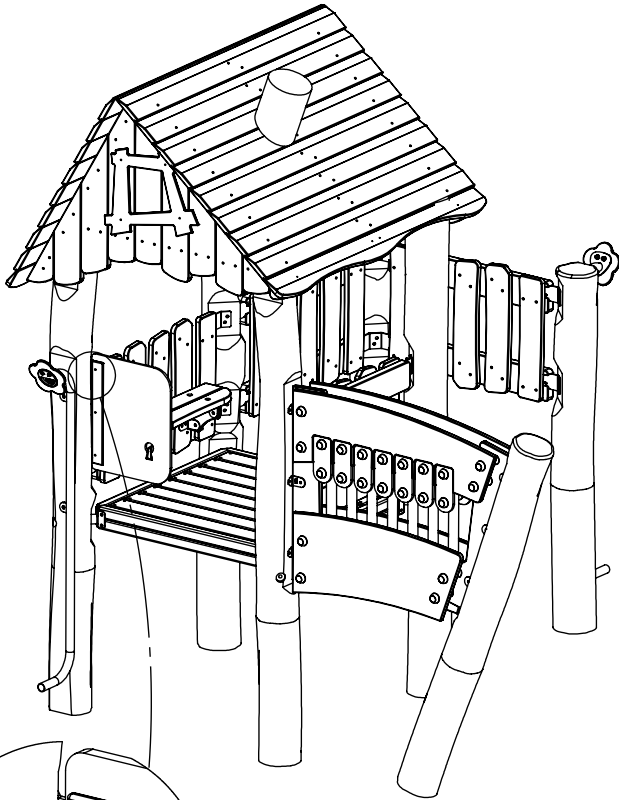

vinci play

6x 8x50sxi

6x i128-1

1x 12e082

[cm]

vinci
play

1x 12e081

0,5 max