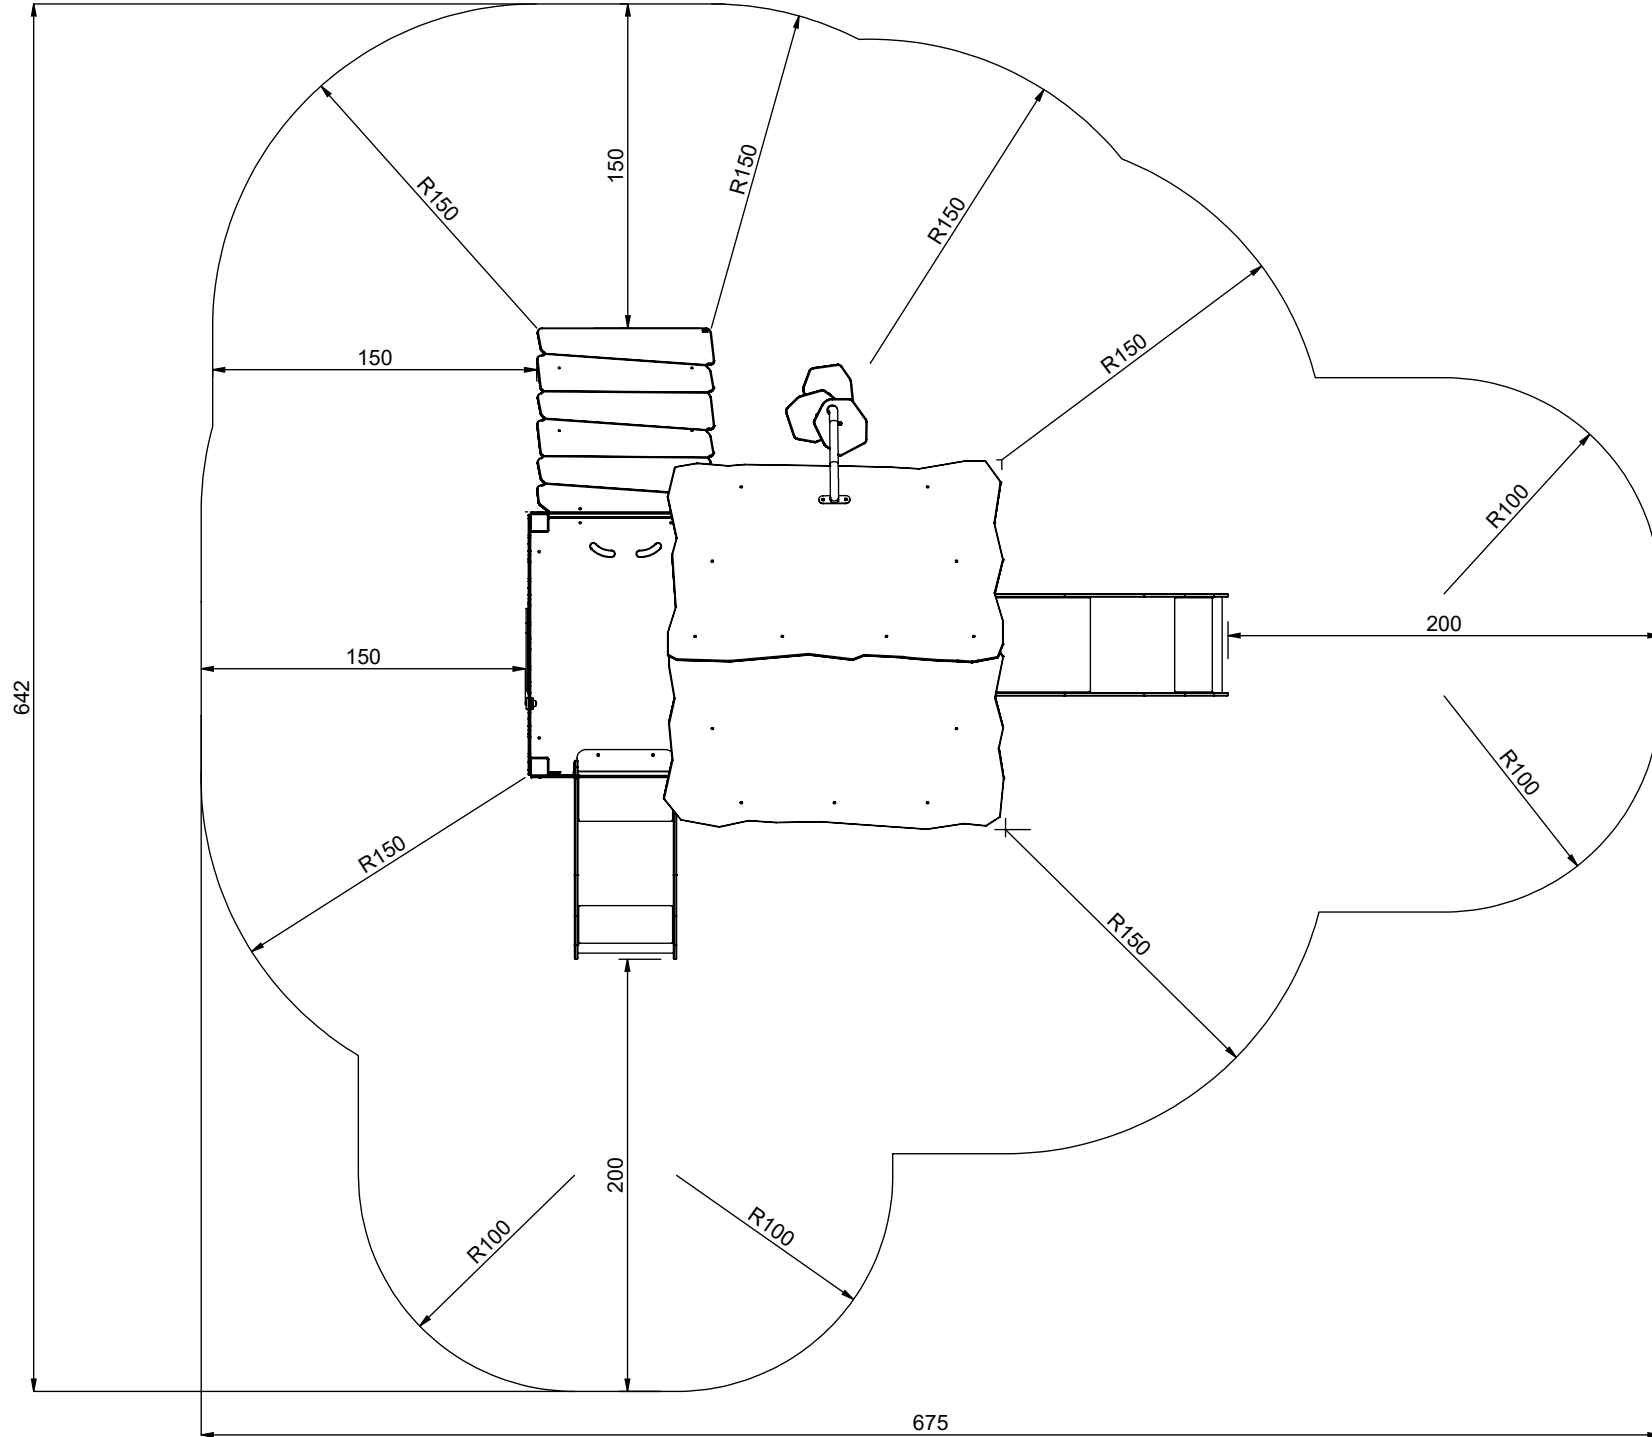

vinci
play

	
M10x120 x 24	 Ø10
M8x120 x 8	 Ø8
NOT INCLUDED	

[cm]

6,5h

48h

vinci
play

4 x CR2	2 x CR22 (C5H)
1 x CR4	2 x CR24 (C9H)
1 x CR5	1 x CR26
2 x CR7	2 x CR29 (S1)
1 x CR9	1 x CR33
3 x CR12	1 x CR88
7 x CR14	2 x CR41
3 x CR15	2 x E34 (K1, K3)
2 x CR18	1 x E38 (K2, K3)
3 x CR19	1 x CR113
4 x CR20	2 x CR10
1 x CR91	1 x E88 (K2, K3)
2 x CR98	2 x CR89 (S6)
1 x CR107 (C9H)	1 x CR108 (C5H)
3 x WD68	3 x WD67
1 x CR68	2 x CR45
1 x V001	1 x CR128
	1xCR198