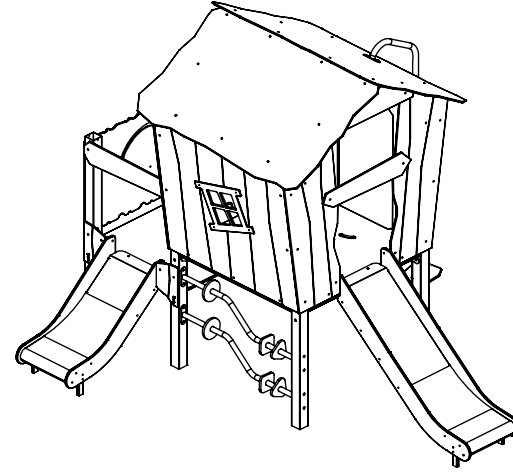

[cm]

vinci
play