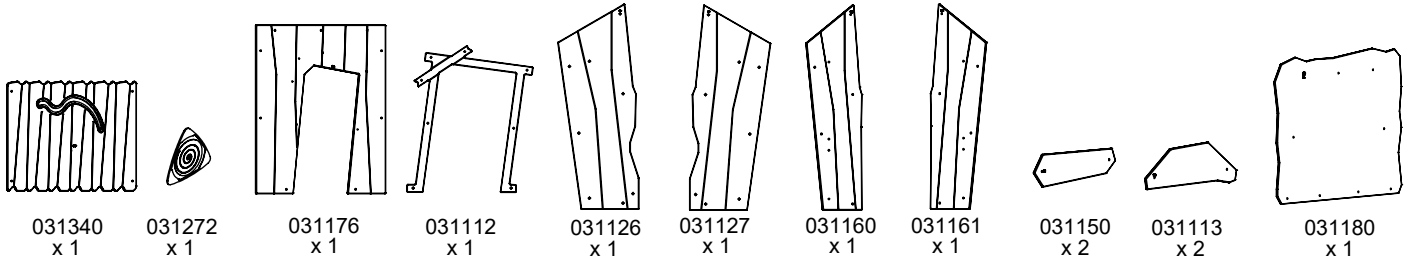

vinci
play

	
M10x120 x 24	 Ø10
M8x120 x 8	 Ø8
NOT INCLUDED	

[cm]

6,5h

48h

vinci
play

4 x CR2	2 x CR22 (C5H)
1 x CR4	2 x CR24 (C9H)
1 x CR5	1 x CR26
2 x CR7	2 x CR29 (S1)
1 x CR9	1 x CR33
3 x CR12	1 x CR88
7 x CR14	2 x CR41
3 x CR15	2 x E34 (K1, K3)
2 x CR18	1 x E38 (K2, K3)
3 x CR19	1 x CR113
4 x CR20	2 x CR10
1 x CR91	1 x E88 (K2, K3)
2 x CR98	2 x CR89 (S6)
1 x CR107 (C9H)	1 x CR108 (C5H)
3 x WD68	3 x WD67
1 x CR68	2 x CR45
1 x V001	1 x CR128
	1xCR198