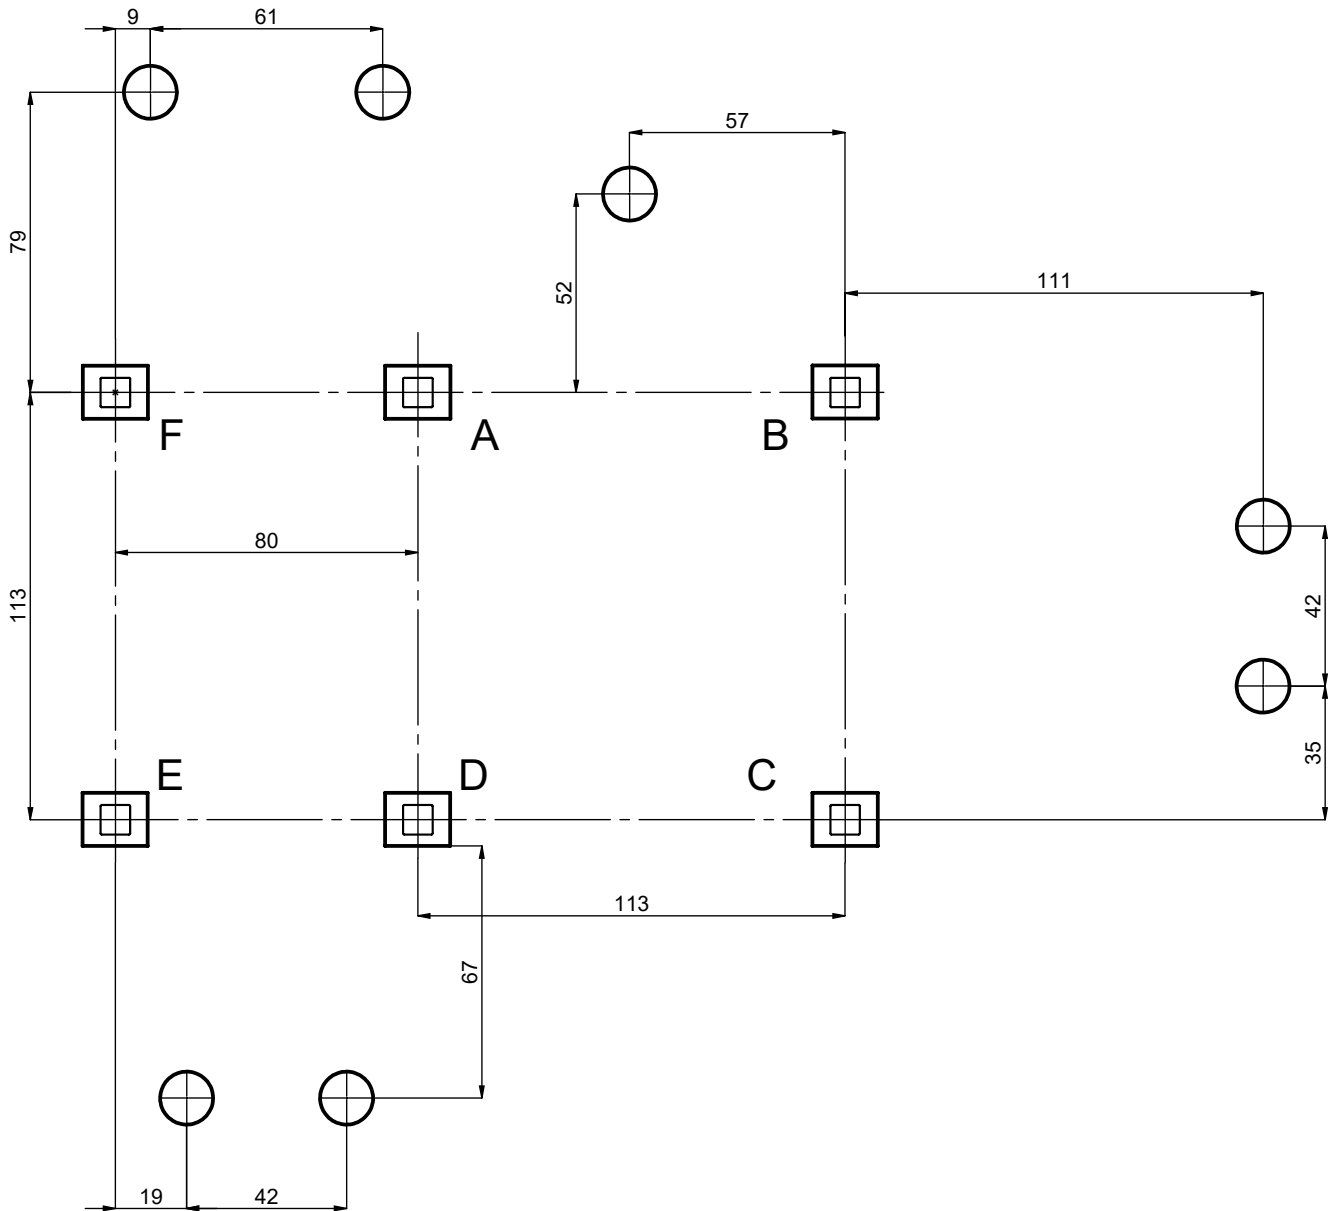

vinci
play

	
M10x120 x 24	 Ø10
M8x120 x 8	 Ø8
NOT INCLUDED	

[cm]

6,5h

48h

vinci
play

4 x CR2	2 x CR22 (C5H)
1 x CR4	2 x CR24 (C9H)
1 x CR5	1 x CR26
2 x CR7	2 x CR29 (S1)
1 x CR9	1 x CR33
3 x CR12	1 x CR88
7 x CR14	2 x CR41
3 x CR15	2 x E34 (K1, K3)
2 x CR18	1 x E38 (K2, K3)
3 x CR19	1 x CR113
4 x CR20	2 x CR10
1 x CR91	1 x E88 (K2, K3)
2 x CR98	2 x CR89 (S6)
1 x CR107 (C9H)	1 x CR108 (C5H)
3 x WD68	3 x WD67
1 x CR68	2 x CR45
1 x V001	1 x CR128
	1xCR198