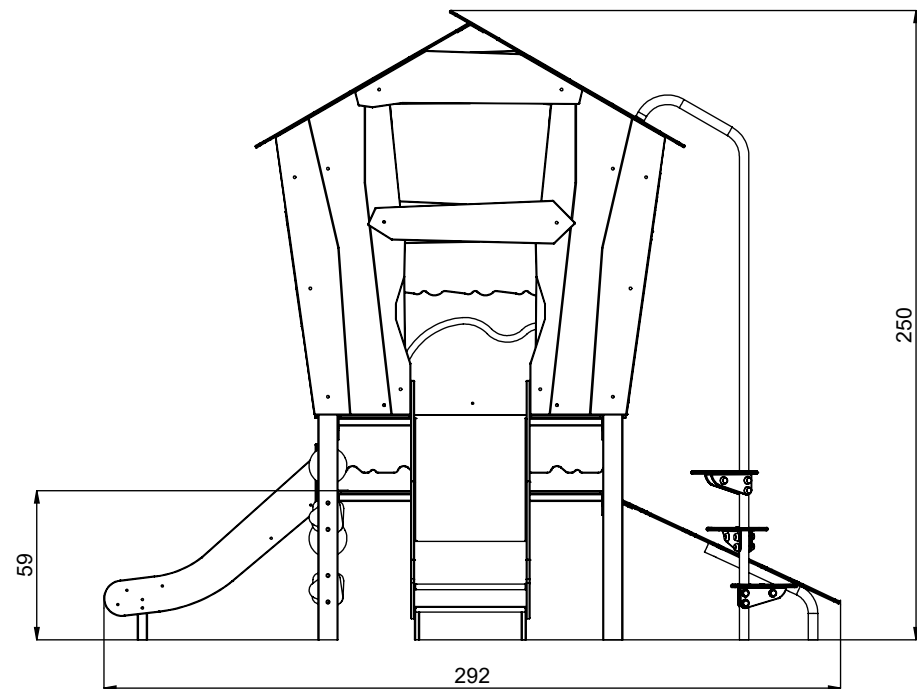

[cm]

vinci
play