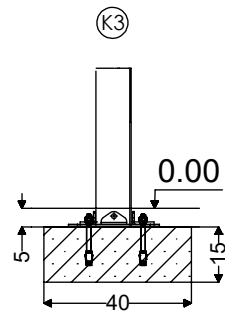

vinci
play

	
M10x120 x 24	 Ø10
M8x120 x 8	 Ø8
NOT INCLUDED	

[cm]

6,5h

48h

vinci
play

4 x CR2	2 x CR22 (C5H)
1 x CR4	2 x CR24 (C9H)
1 x CR5	1 x CR26
2 x CR7	2 x CR29 (S1)
1 x CR9	1 x CR33
3 x CR12	1 x CR88
7 x CR14	2 x CR41
3 x CR15	2 x E34 (K1, K3)
2 x CR18	1 x E38 (K2, K3)
3 x CR19	1 x CR113
4 x CR20	2 x CR10
1 x CR91	1 x E88 (K2, K3)
2 x CR98	2 x CR89 (S6)
1 x CR107 (C9H)	1 x CR108 (C5H)
3 x WD68	3 x WD67
1 x CR68	2 x CR45
1 x V001	1 x CR128
	1xCR198