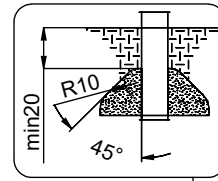

vinci
play

	
M10x120 x 24	 Ø10
M8x120 x 8	 Ø8
NOT INCLUDED	

[cm]

6,5h

48h

vinci
play

4 x CR2	2 x CR22 (C5H)
1 x CR4	2 x CR24 (C9H)
1 x CR5	1 x CR26
2 x CR7	2 x CR29 (S1)
1 x CR9	1 x CR33
3 x CR12	1 x CR88
7 x CR14	2 x CR41
3 x CR15	2 x E34 (K1, K3)
2 x CR18	1 x E38 (K2, K3)
3 x CR19	1 x CR113
4 x CR20	2 x CR10
1 x CR91	1 x E88 (K2, K3)
2 x CR98	2 x CR89 (S6)
1 x CR107 (C9H)	1 x CR108 (C5H)
3 x WD68	3 x WD67
1 x CR68	2 x CR45
1 x V001	1 x CR128
	1xCR198