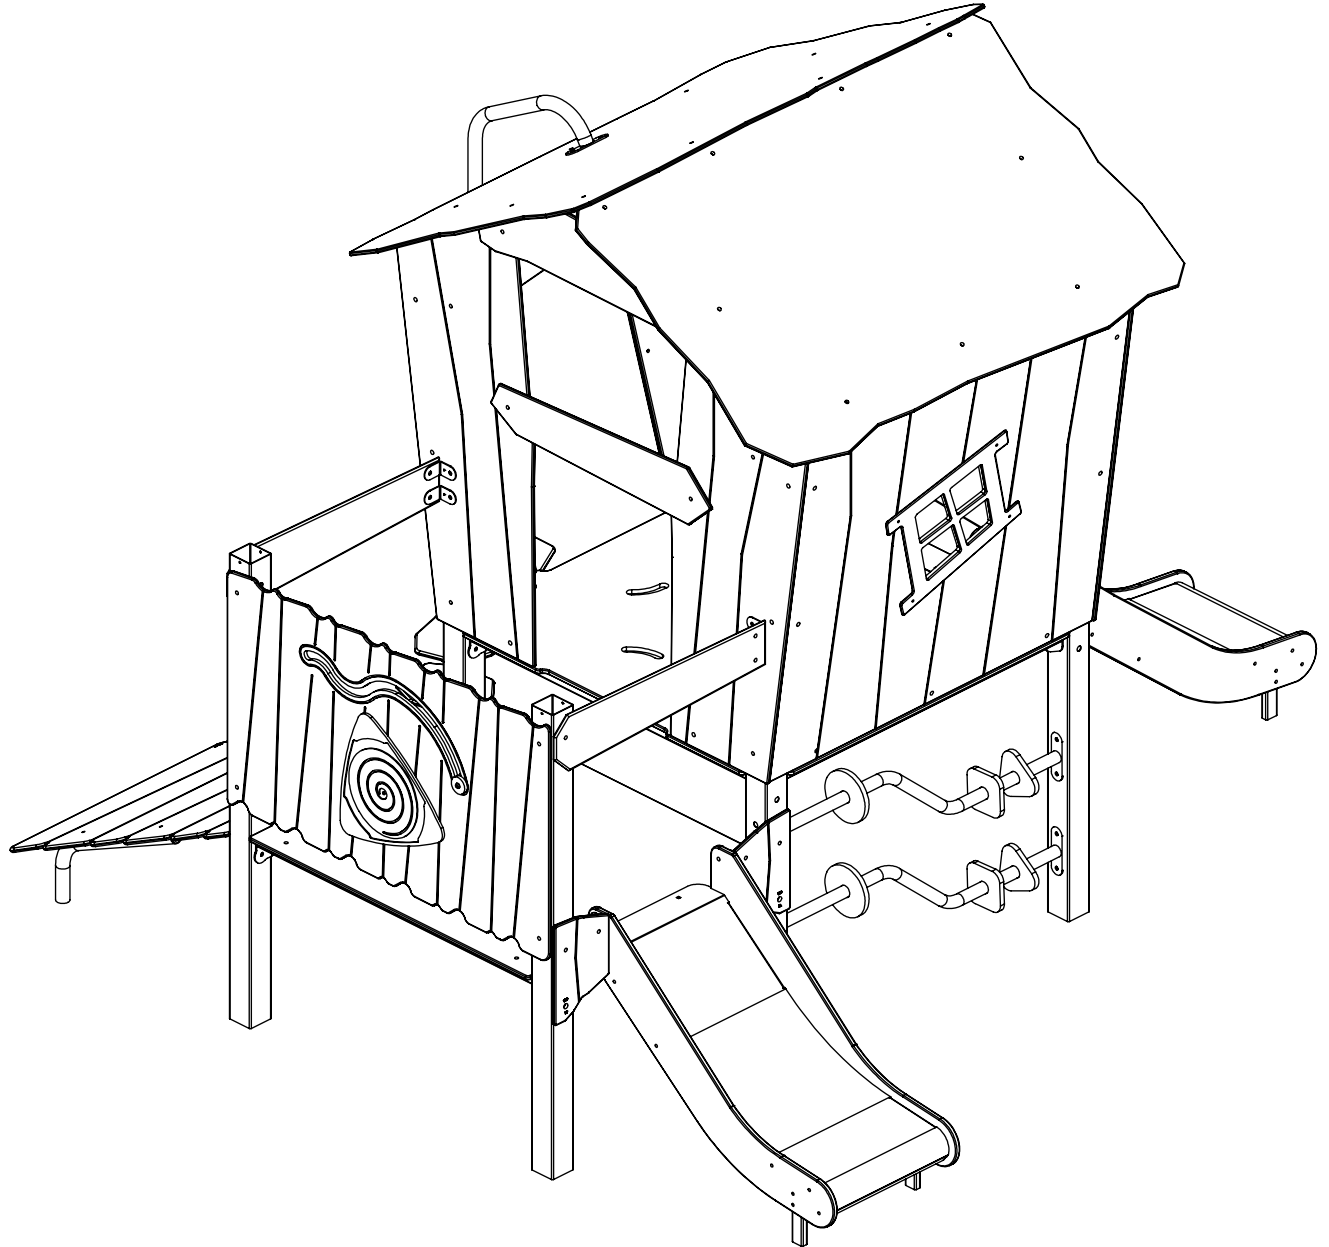

0305

v013
03.11.2021
D. P.
[cm]

vinci
play