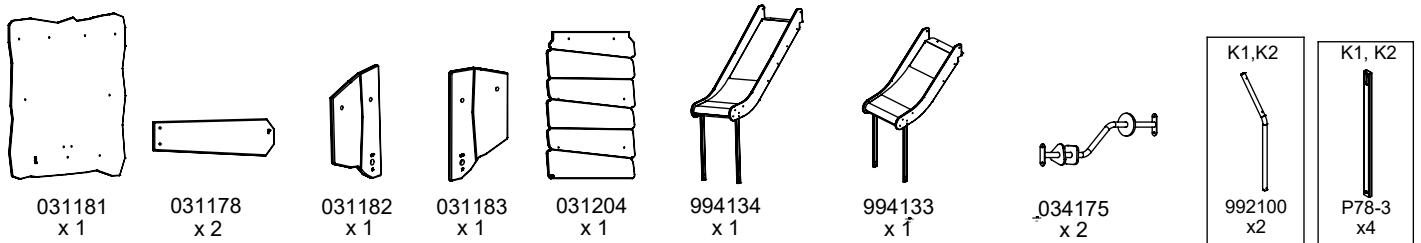

vinci
play

	
M10x120 x 24	 Ø10
M8x120 x 8	 Ø8
NOT INCLUDED	

[cm]

6,5h

48h

vinci
play

4 x CR2	2 x CR22 (C5H)
1 x CR4	2 x CR24 (C9H)
1 x CR5	1 x CR26
2 x CR7	2 x CR29 (S1)
1 x CR9	1 x CR33
3 x CR12	1 x CR88
7 x CR14	2 x CR41
3 x CR15	2 x E34 (K1, K3)
2 x CR18	1 x E38 (K2, K3)
3 x CR19	1 x CR113
4 x CR20	2 x CR10
1 x CR91	1 x E88 (K2, K3)
2 x CR98	2 x CR89 (S6)
1 x CR107 (C9H)	1 x CR108 (C5H)
3 x WD68	3 x WD67
1 x CR68	2 x CR45
1 x V001	1 x CR128
	1xCR198