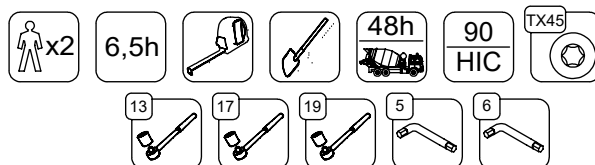

0305

v013
03.11.2021
D. P.
[cm]

vinci
play