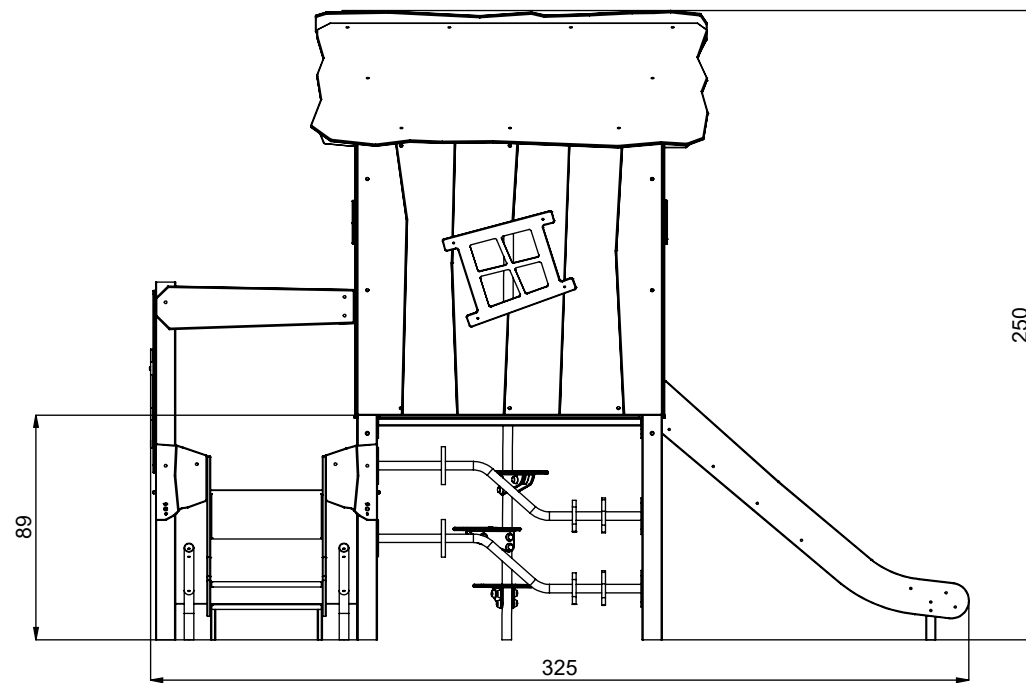

[cm]

vinci
play