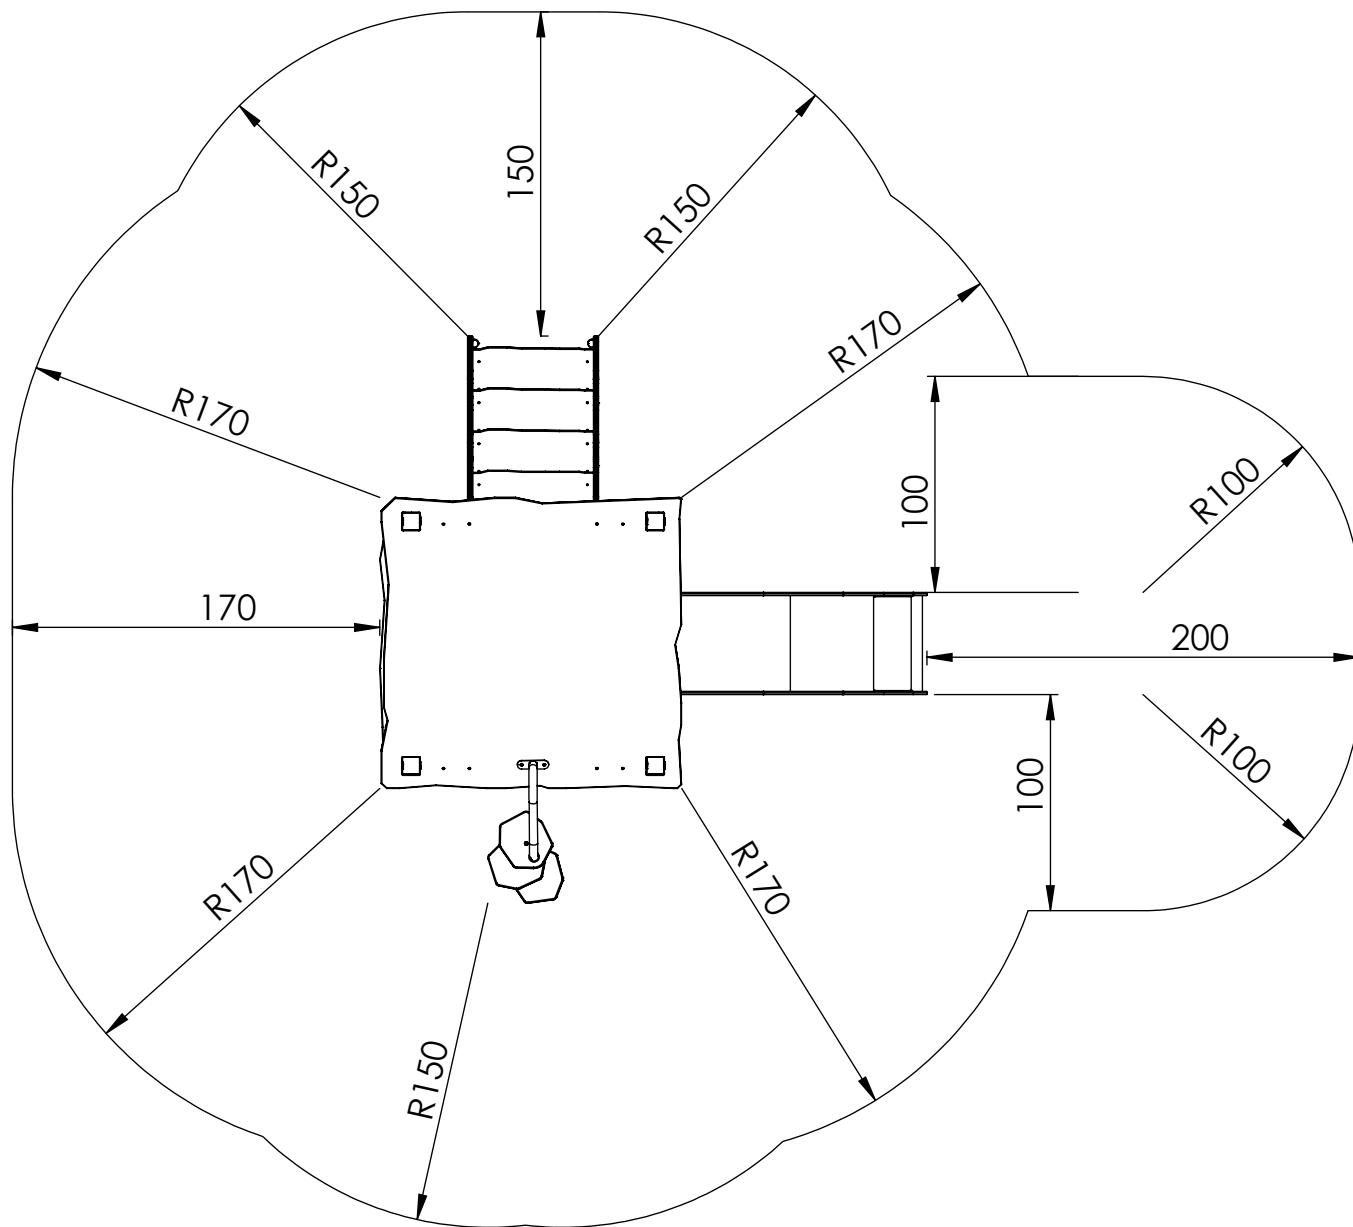

[cm]

vinci
play