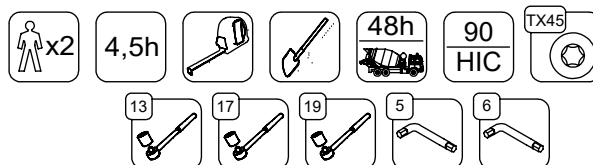

v015
02.03.2021
I. A.
[cm]