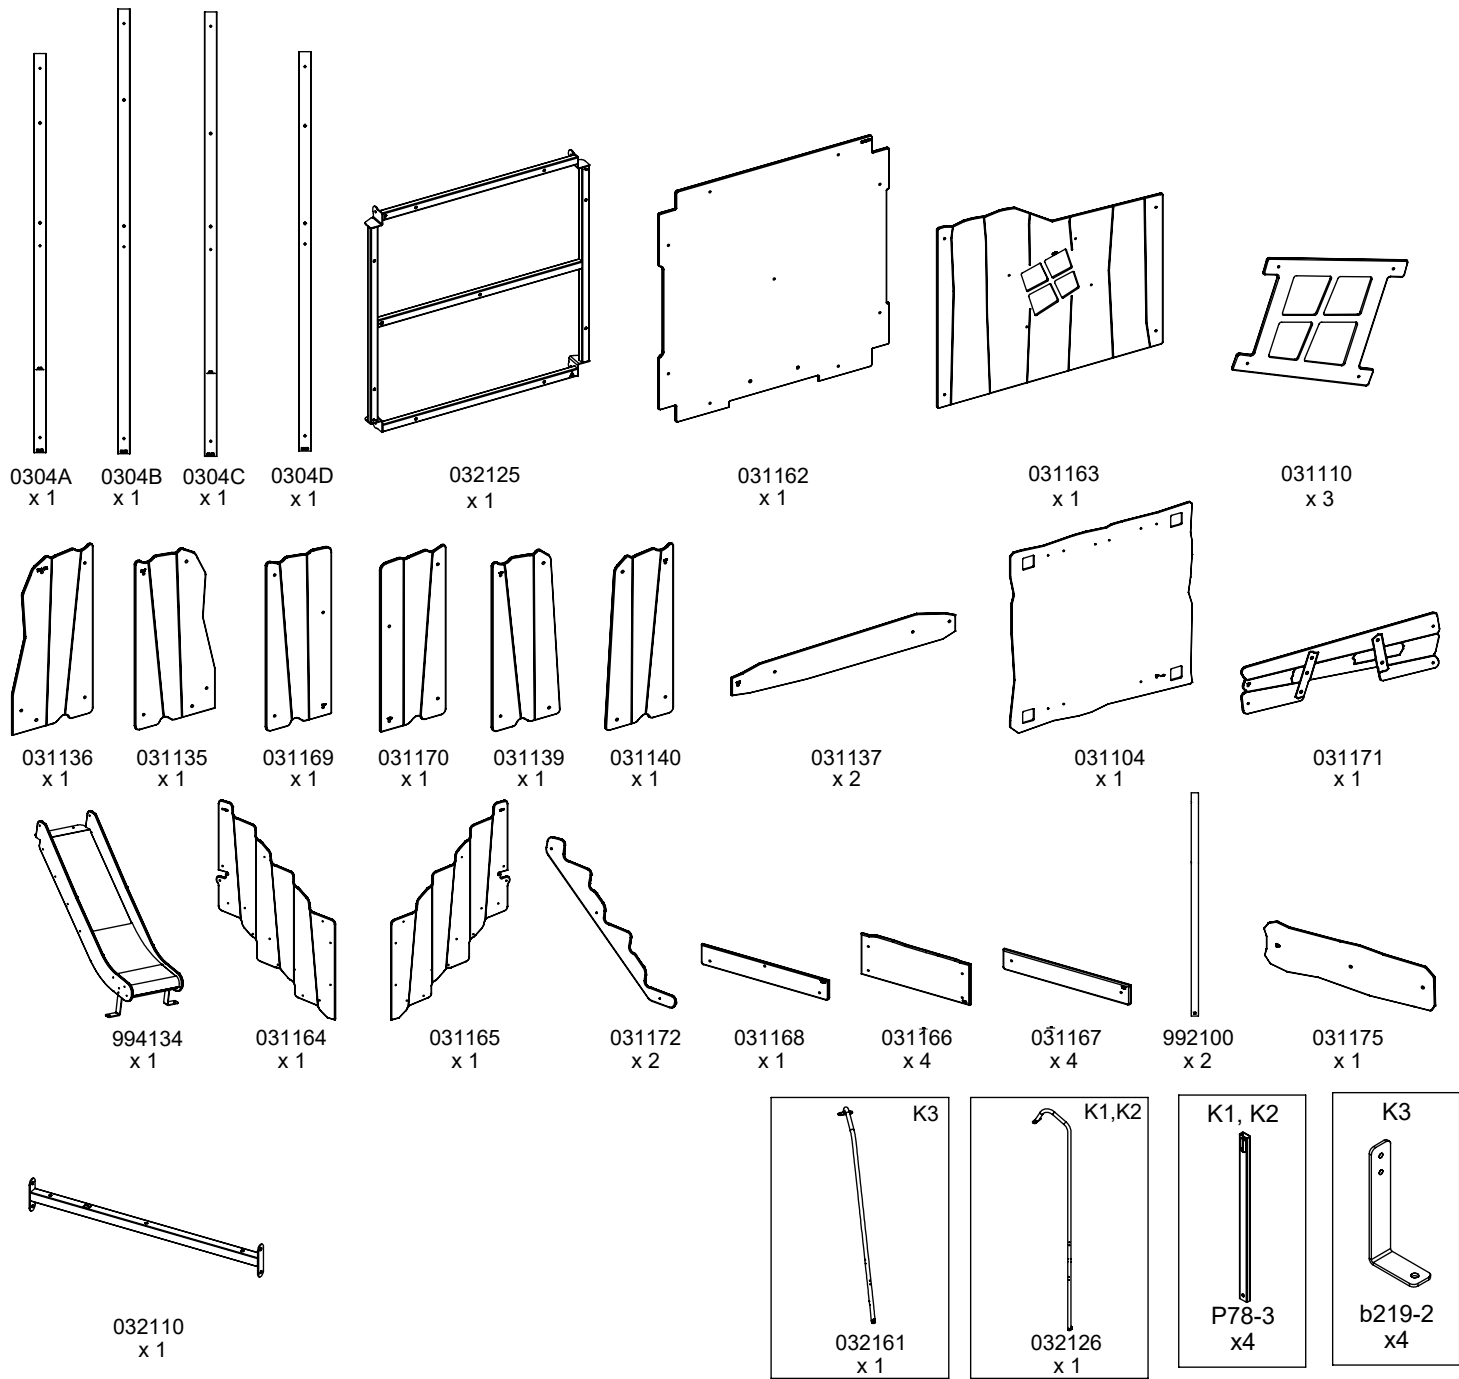

vinci
play

 M10x120
 x18
 M8x120
 x4
 NOT
 INCLUDED

[cm]

vinci play

1 x E88 (K2)	2 x CR24 (C9H)
2 x CR48	2 x CR12
2 x CR49	2 x CR14
2 x CR50	1 x CR27
1 x CR97 (C5H)	1 x CR29 (S1)
1 x CR118 (C9H)	1 x CR9
13 x CR51	1 x CR18
1 x CR68	1 x CR52
1 x CR45	1 x CR91
1 x E38 (K2, K3)	1 x CR96
1 x E35 (K2)	3 x WD67
1 x E34 (K1, K3)	3 x WD68
5 x CR2	1 x CR101 (C9H)
1 x CR46	1 x CR114 (C5H)
2 x CR7	1 x CR117
2 x CR19	1 x V001
2 x CR22 (C5H)	1 x CR89 (S6)