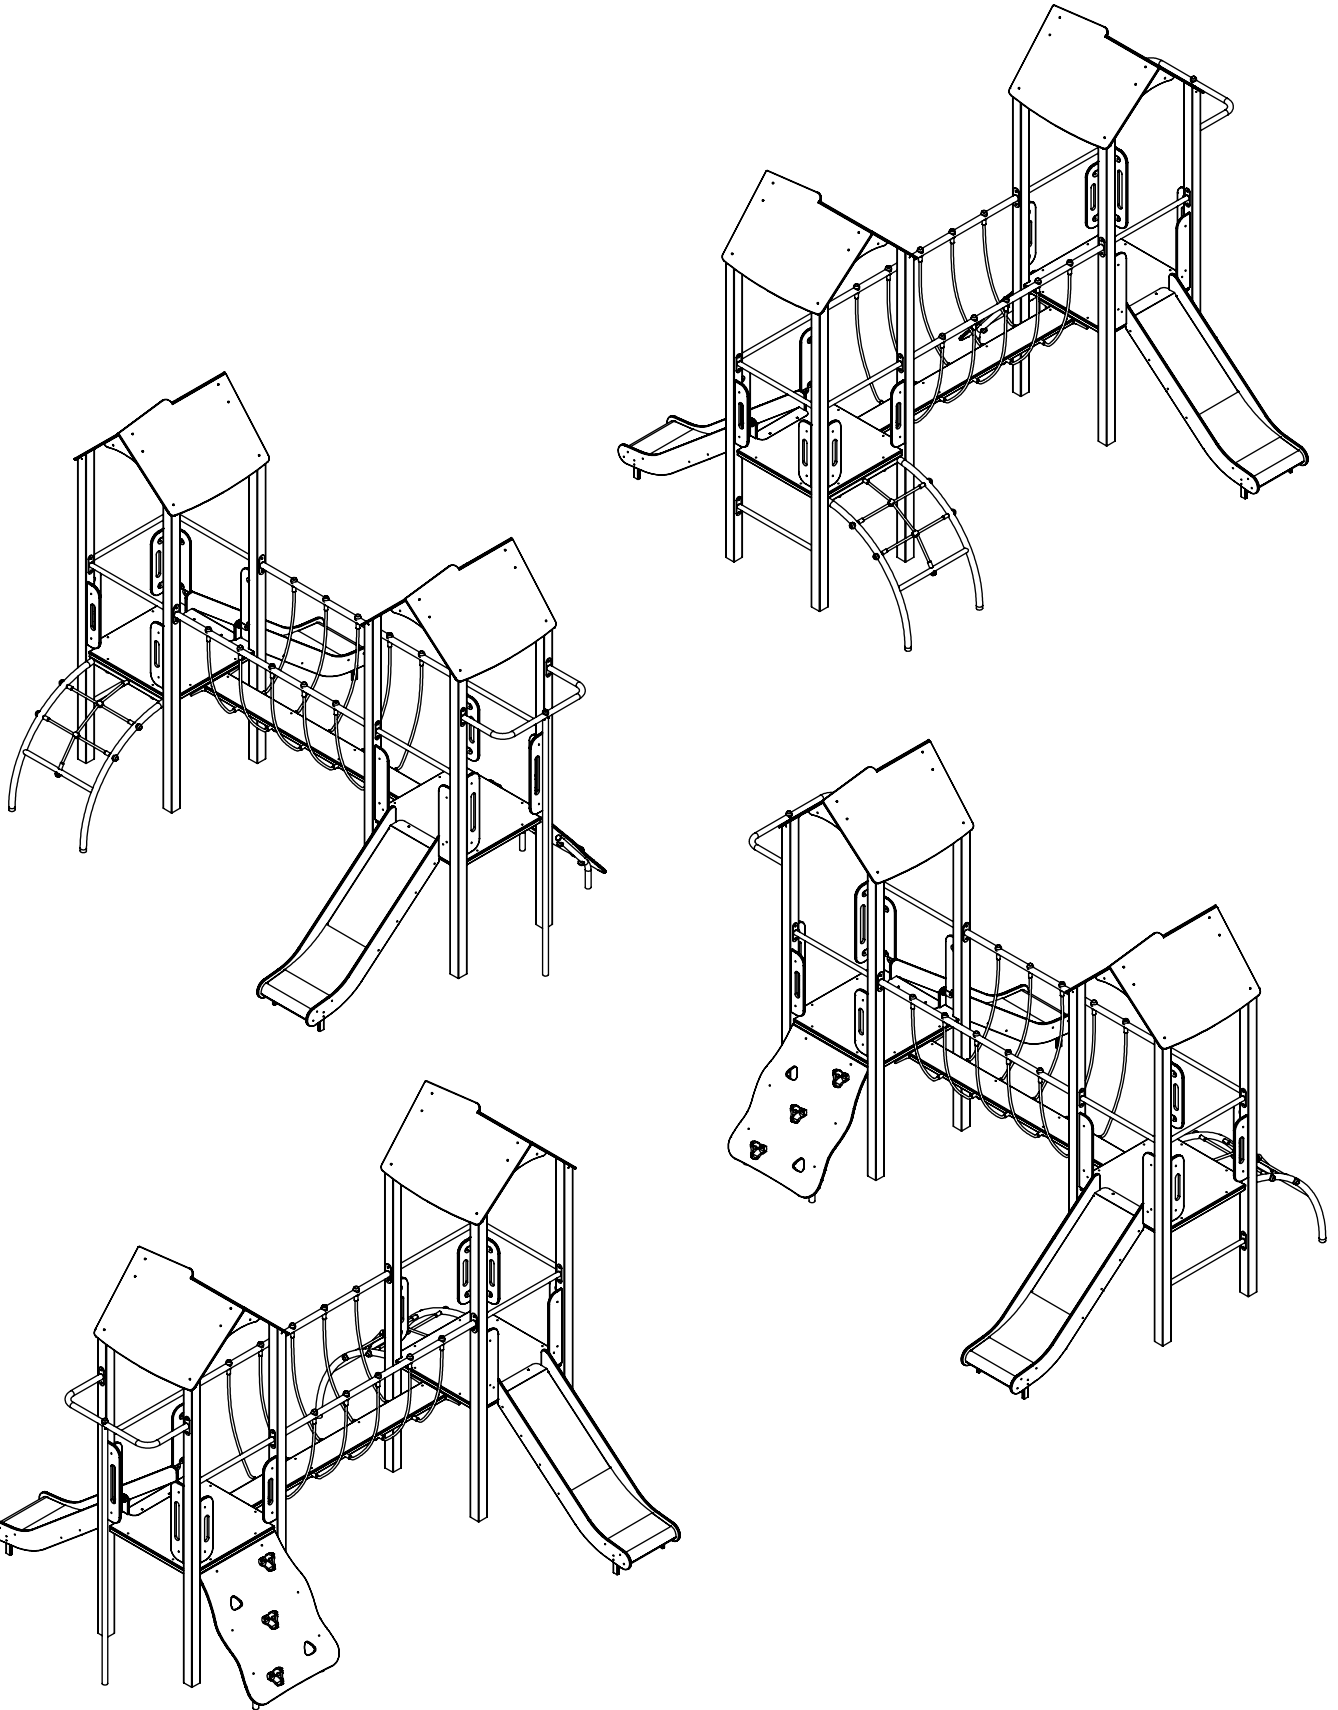

[cm]

vinci
play