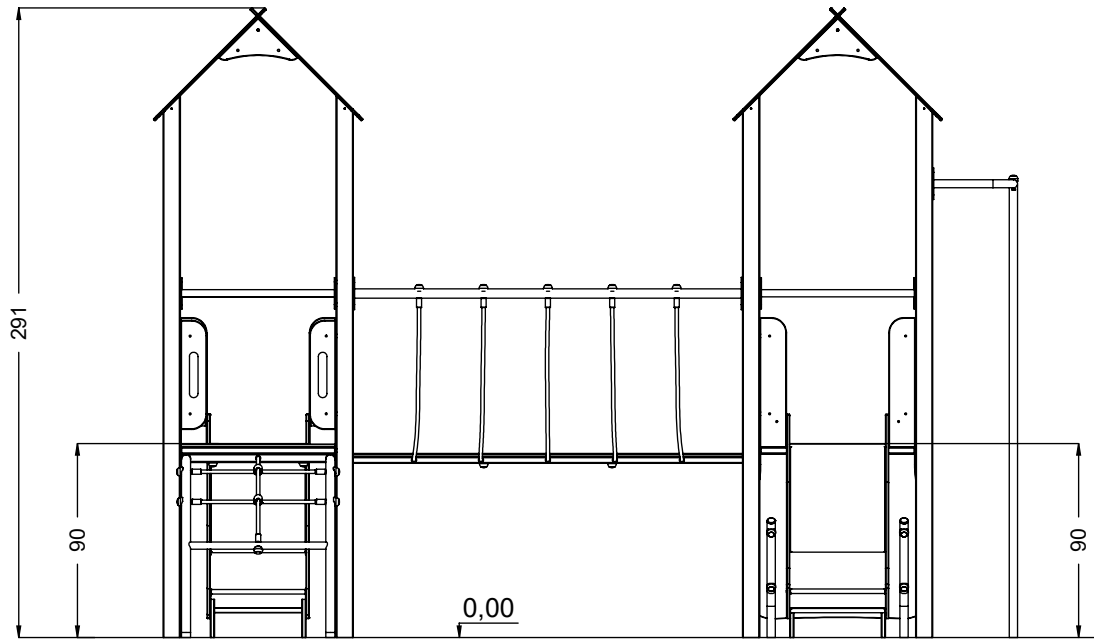

[cm]

vinci
play