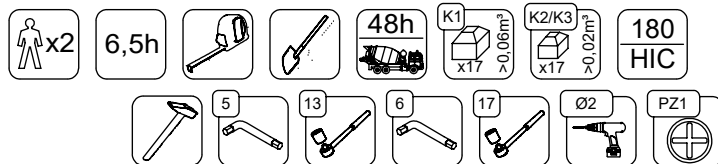

0213

v014
17.05.2021
A. P.
[cm]

vinci
play