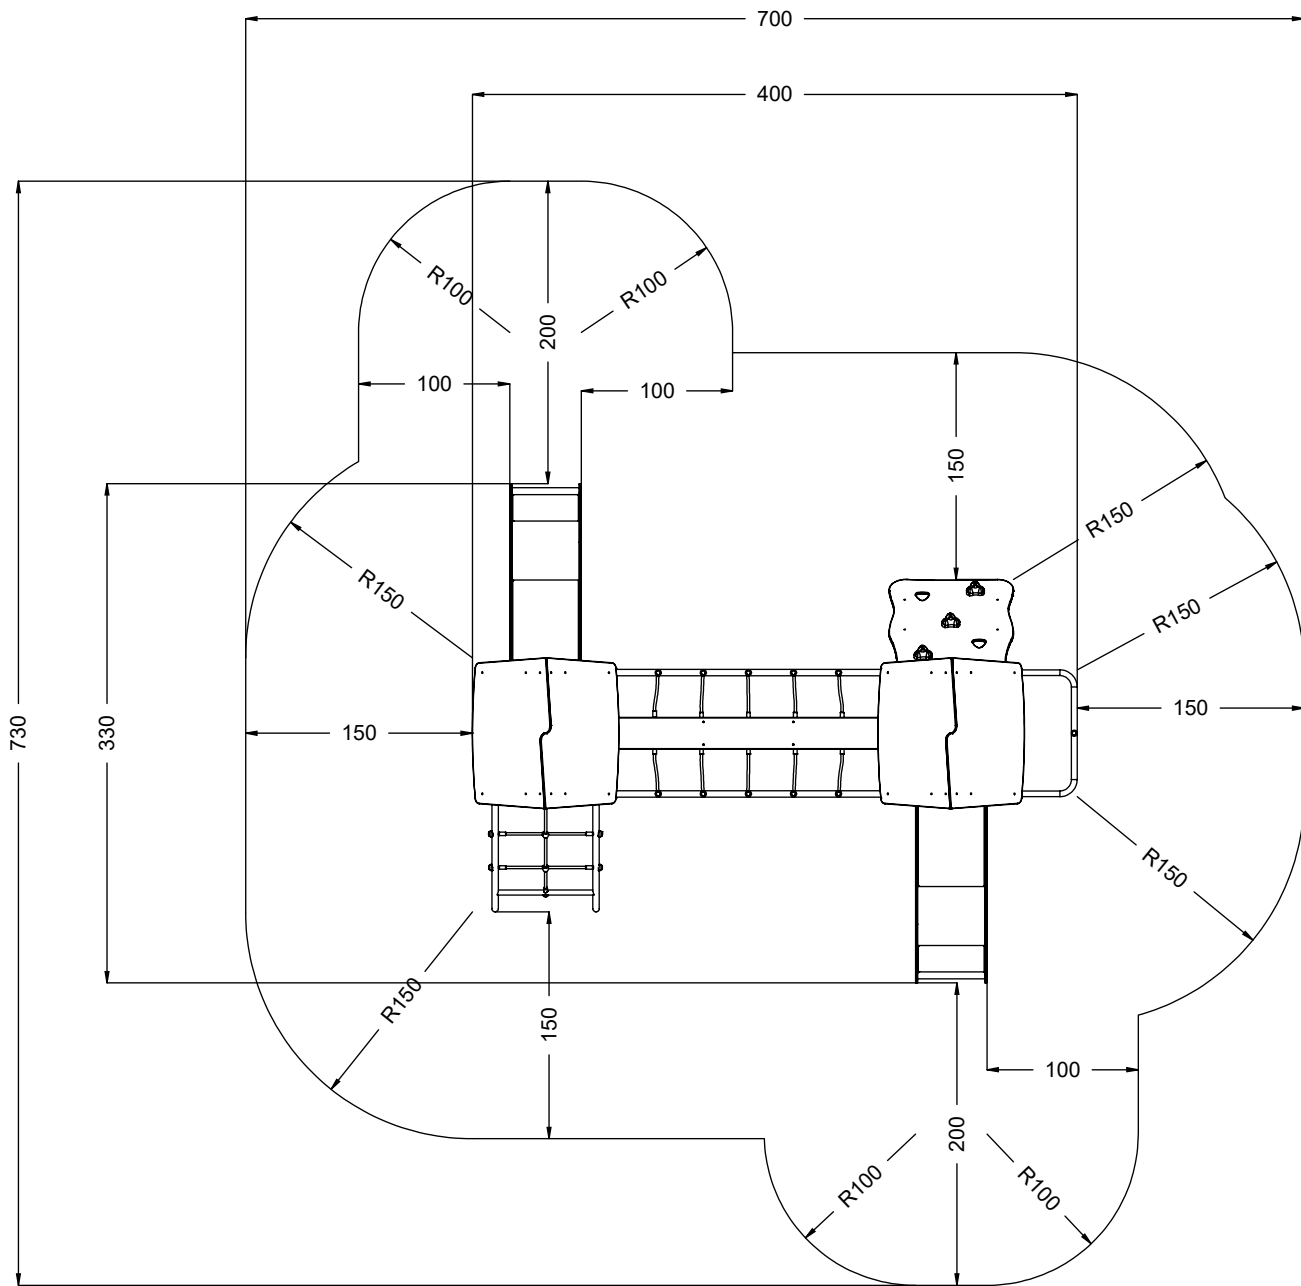

[cm]

vinci
play