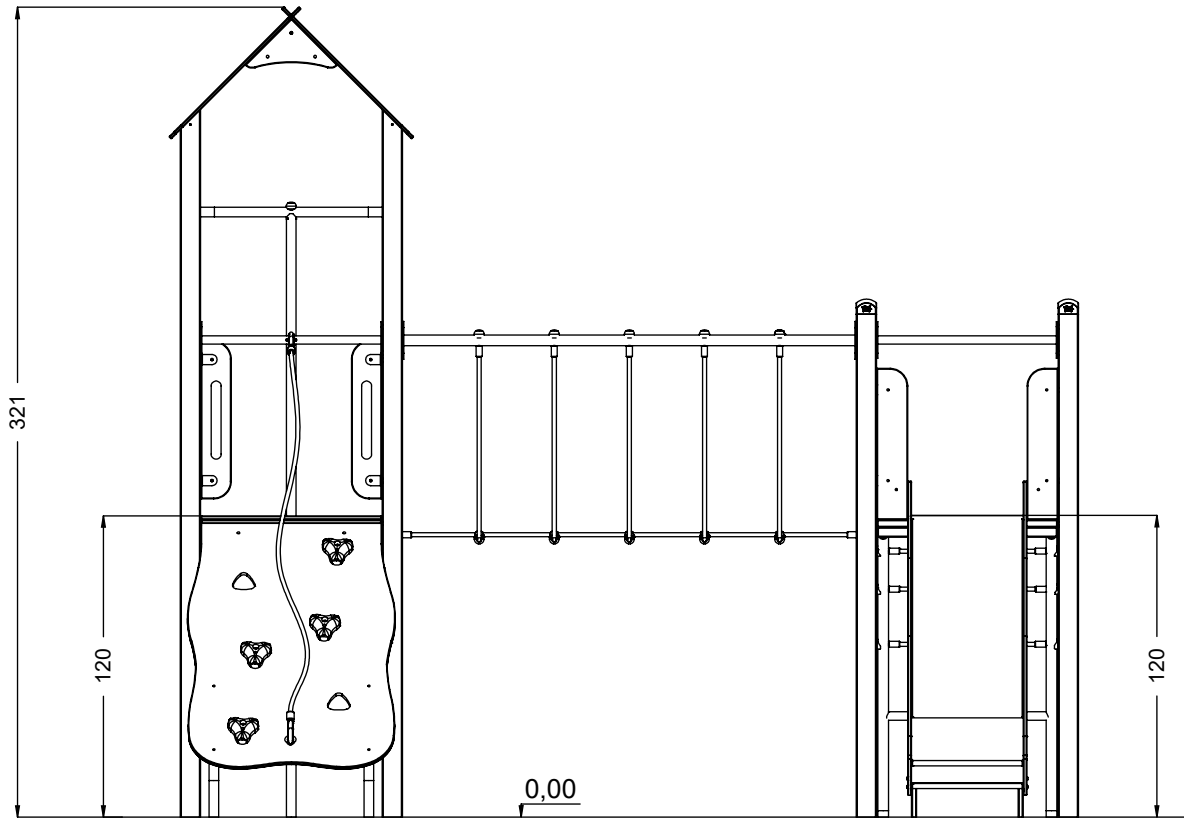

[cm]

vinci
play