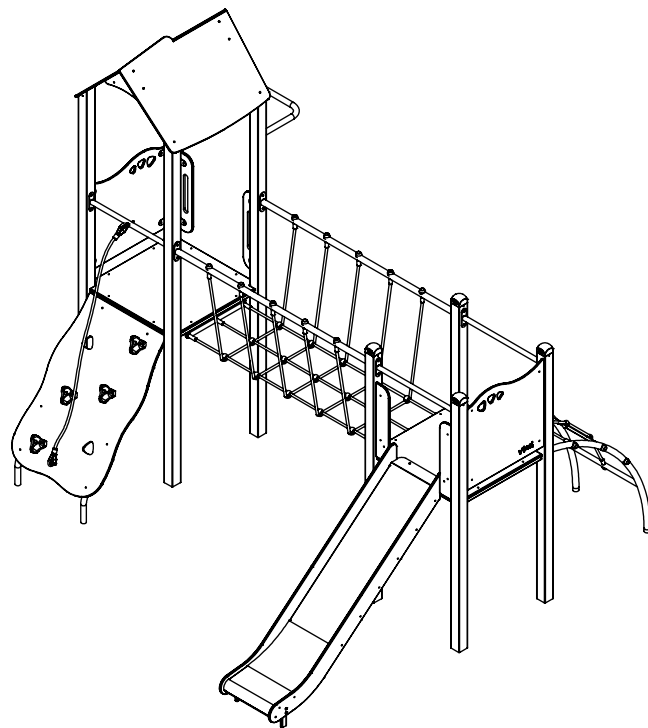

[cm]

vinci
play