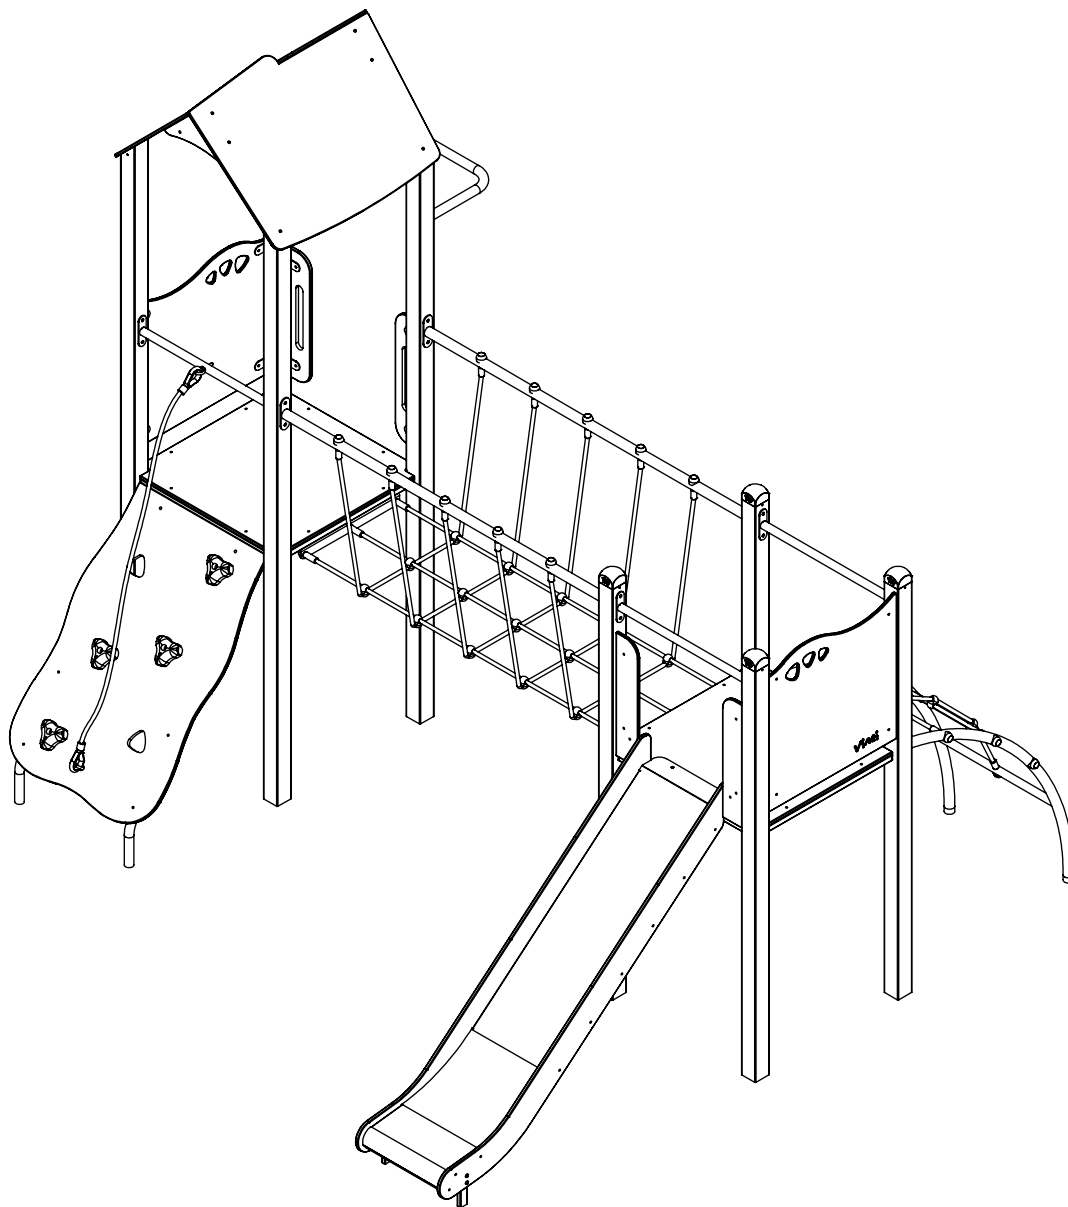

0203-1

v013
15.05.2021
A. P.
[cm]

vinci
play