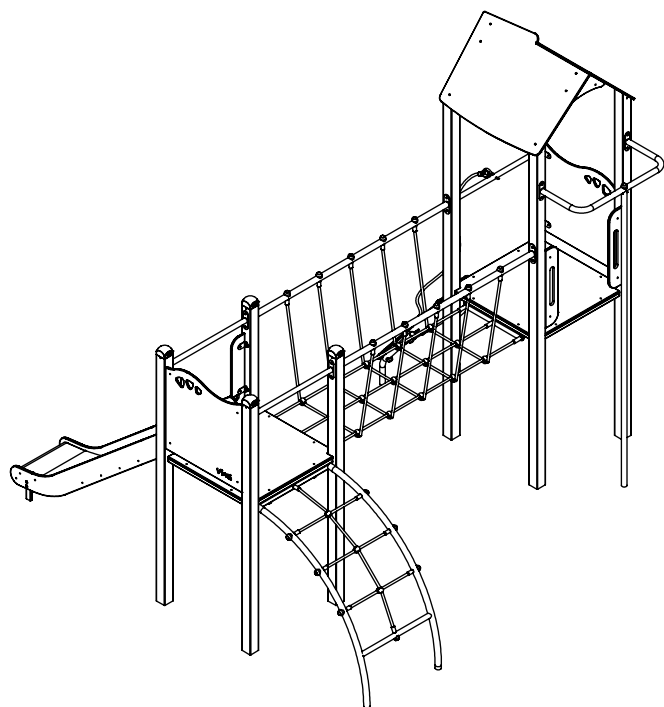

[cm]

vinci
play