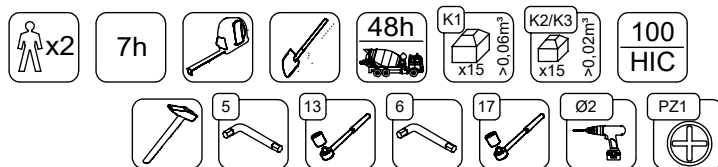

v013
15.05.2021
A. P.
[cm]