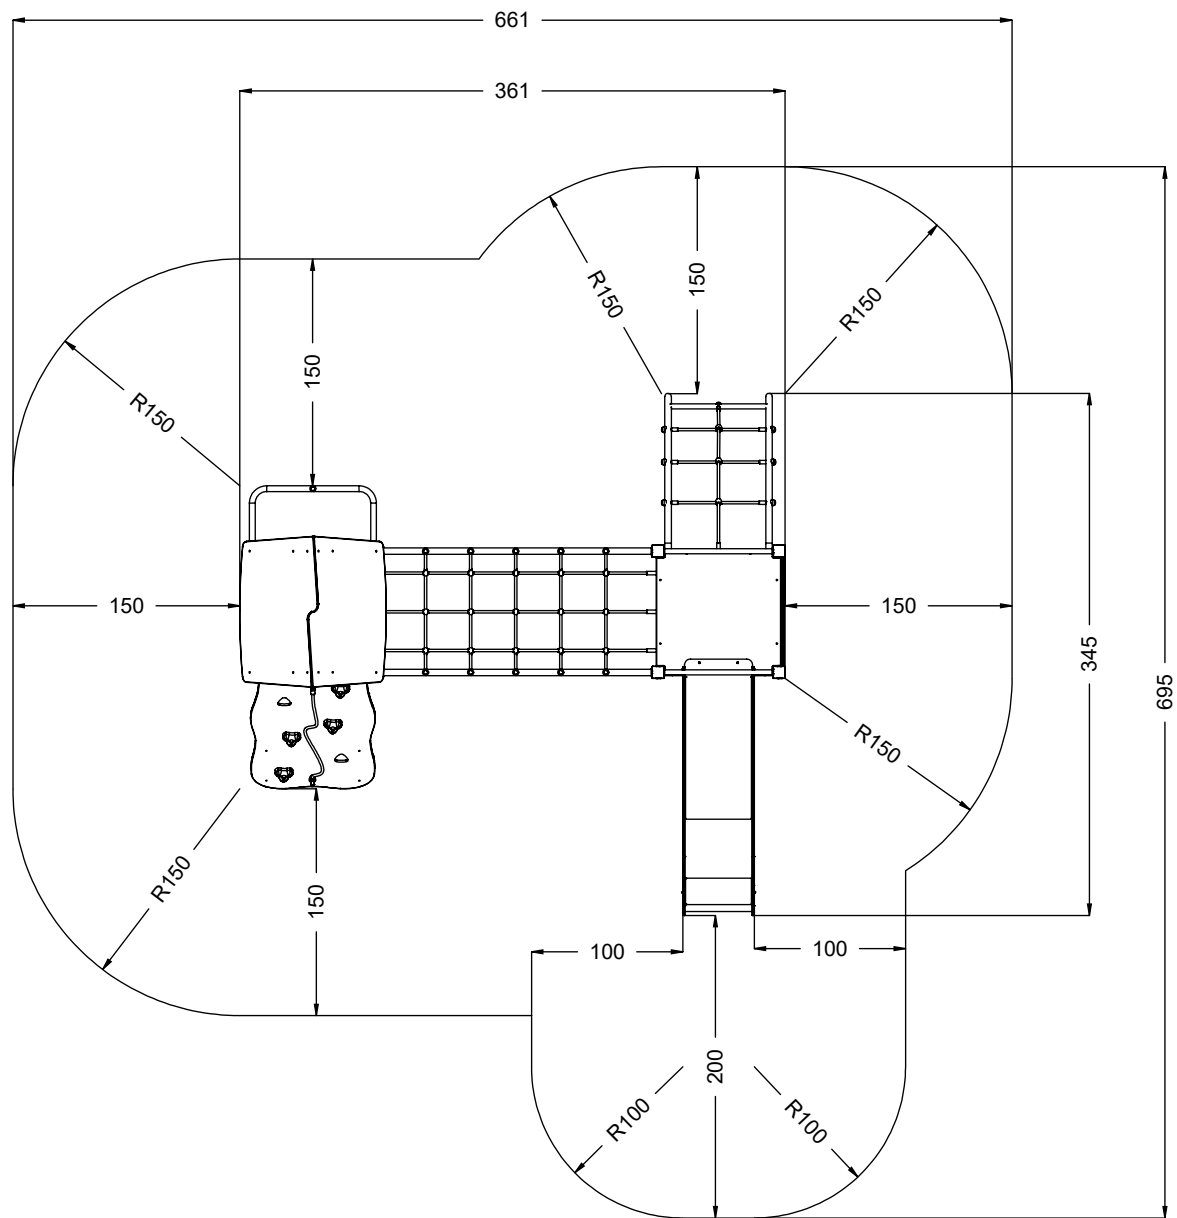

[cm]

vinci
play