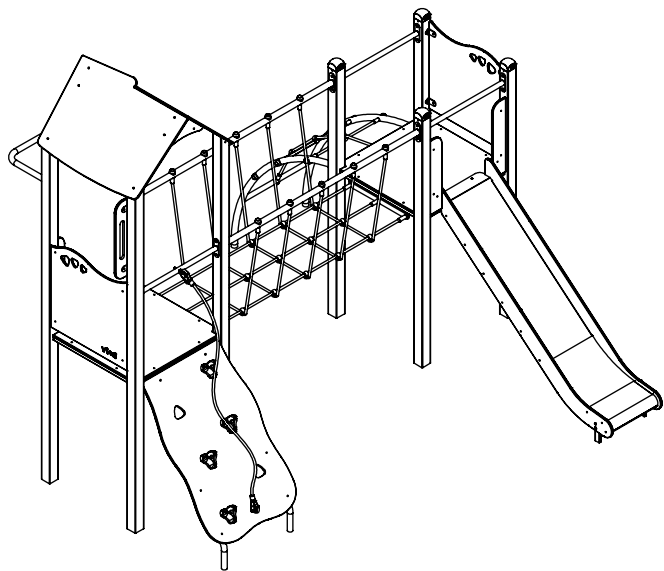

[cm]

vinci
play