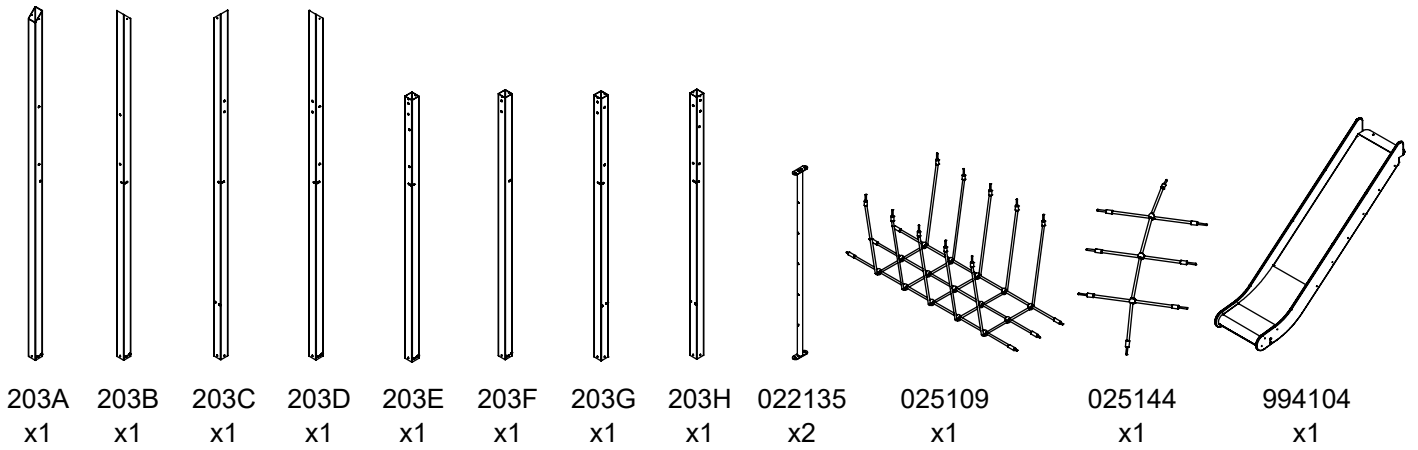

ST/INOX		PLYWOOD / HDPE		HPL	
1x	E34 (K1, K3)	1x	E8 (S1)	1x	E9 (S1)
1x	E35 (K2)	1x	E152 (S6)	1x	E153 (S6)
2x	E88 (K2, K3)	1 x	PS31	1 x	PH31
1x	E38 (K2, K3)	1x	CE2	1x	CL2
	E37 (K2, K3)	3 x	CE1	3 x	CL1
1x	E28	1x	CE4	1x	CL4
6x	E1	1x	E4	1x	E5
1x	E42	1 x	PS1	1 x	PH1
2x	E3	1 x	PS2	1 x	PH2
1x	E39	1x	CE31	1x	CL31
1x	E78	1x	PS21	1x	PH21
1x	E51	1x	CE111	1x	CL111
1x	E239	1x	PS91	1x	PH21
1x	V001