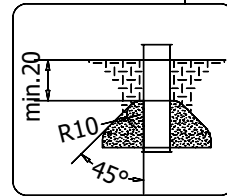

vinci
play

E37

32x M10x120 (K2)	8x M8x120 (K2)
34x M10x120 (K3)	6x M8x120 (K3)
NOT INCLUDED	NOT INCLUDED

[cm]

	7h			48h	K1 x15 >0,06m³	K2/K3 x15 >0,02m³
--	----	--	--	-----	-------------------	----------------------