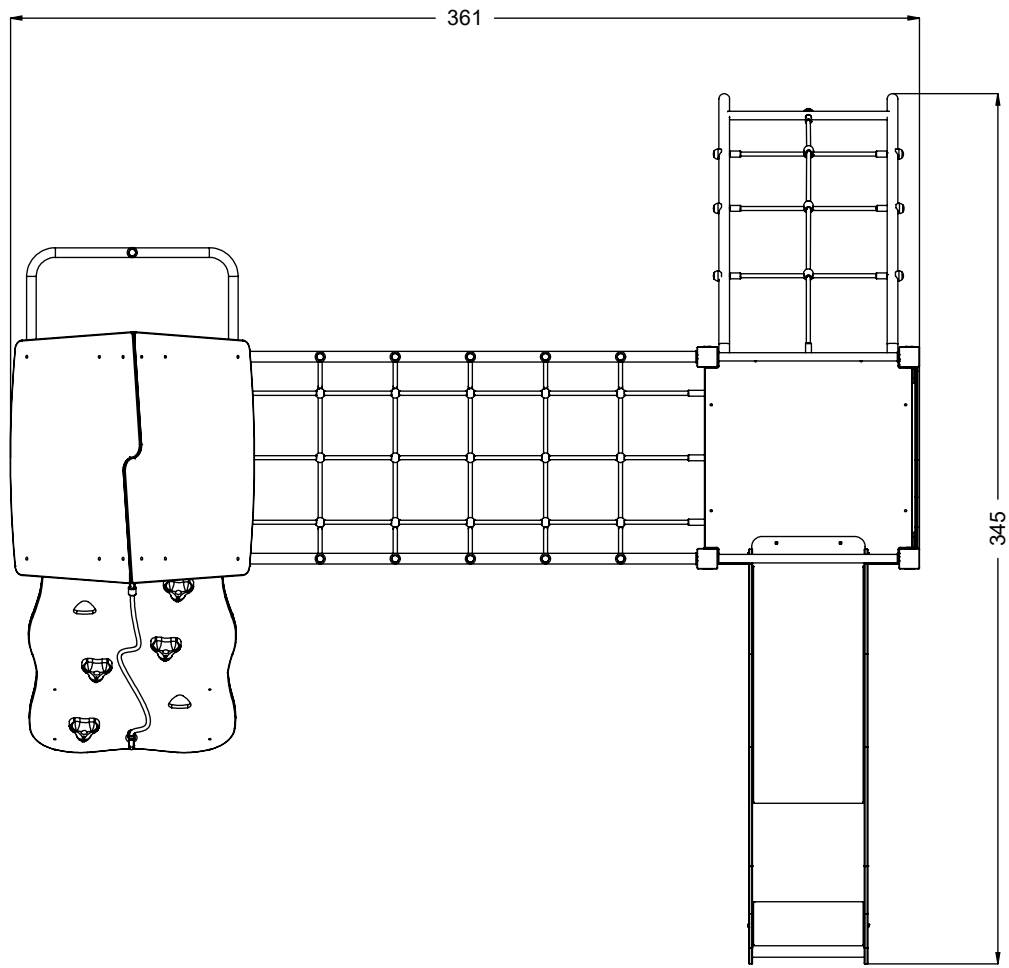

[cm]

vinci
play