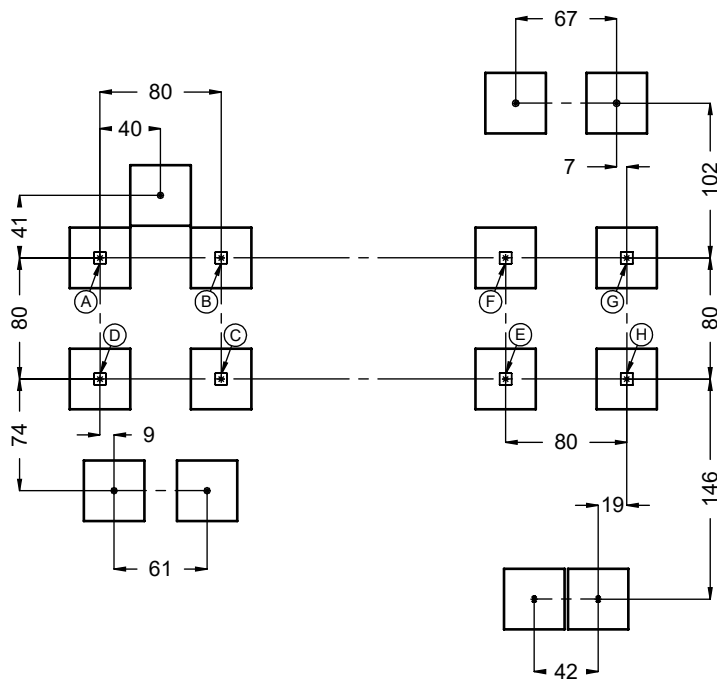

vinci
play

E37

32x M10x120 (K2)	8x M8x120 (K2)
34x M10x120 (K3)	6x M8x120 (K3)
NOT INCLUDED	NOT INCLUDED

[cm]

	7h			48h	K1 x15 >0,06m³	K2/K3 x15 >0,02m³
--	----	--	--	-----	-------------------	----------------------