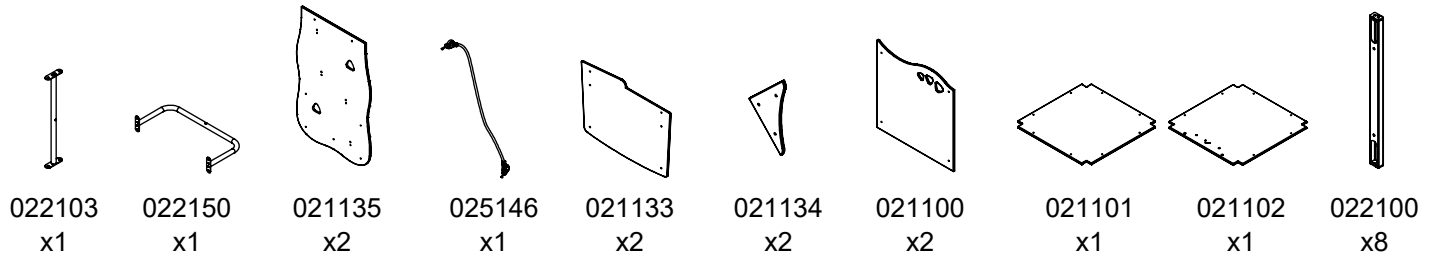

ST/INOX		PLYWOOD / HDPE		HPL	
1x	E34 (K1, K3)	1x	E8 (S1)	1x	E9 (S1)
1x	E35 (K2)	1x	E152 (S6)	1x	E153 (S6)
2x	E88 (K2, K3)	1 x	PS31	1 x	PH31
1x	E38 (K2, K3)	1x	CE2	1x	CL2
	E37 (K2, K3)	3 x	CE1	3 x	CL1
1x	E28	1x	CE4	1x	CL4
6x	E1	1x	E4	1x	E5
1x	E42	1 x	PS1	1 x	PH1
2x	E3	1 x	PS2	1 x	PH2
1x	E39	1x	CE31	1x	CL31
1x	E78	1x	PS21	1x	PH21
1x	E51	1x	CE111	1x	CL111
1x	E239	1x	PS91	1x	PH21
1x	V001