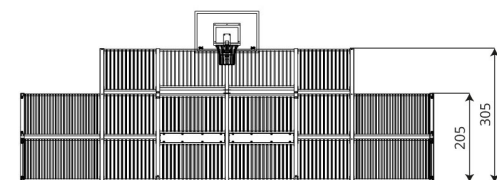

Product technical sheet

ARENA 2404C-9x21

Product data

Length	2065 cm
Width	925 cm
Total height	385 cm
Age group	3+ years
In accordance with norm EN	15312:2007+A1:2010
Weight of the heaviest part	23 kg
Dimensions of the largest part	370 cm
Availability of spare parts	YES

Data is subject to change without prior notice.

Material specification

- Hot-dip galvanized steel structure with a 80 x 80 mm profile,
- Panels made of hot-dip galvanized steel and/or of HDPE plates, resistant to weather conditions and/or made of a durable recycled composite, resistant to moisture and low temperatures,
- The goal made of hot-dip galvanized steel and HDPE board, resistant to weather conditions,
- Baskets made of hot-dip galvanized steel, boards made of HDPE,
- Stainless steel screws and/or screws covered with plastic caps,
- Safe end caps on top of the structure made of rubber or polypropylene,