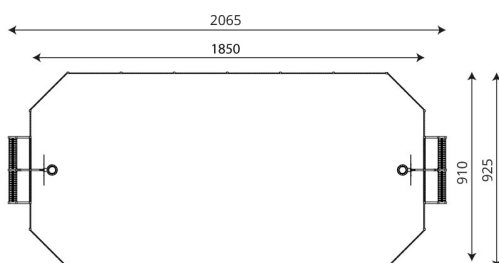

Product technical sheet

ARENA 2404C-9x21

Product data

Length	2065 cm
Width	925 cm
Total height	385 cm
Age group	3+ years
In accordance with norm EN	15312:2007+A1:2010
Weight of the heaviest part	23 kg
Dimensions of the largest part	370 cm
Availability of spare parts	YES

Data is subject to change without prior notice.

Material specification

- Hot-dip galvanized steel structure with a 80 x 80 mm profile,
- Panels made of hot-dip galvanized steel and/or of HDPE plates, resistant to weather conditions and/or made of a durable recycled composite, resistant to moisture and low temperatures,
- The goal made of hot-dip galvanized steel and HDPE board, resistant to weather conditions,
- Baskets made of hot-dip galvanized steel, boards made of HDPE,
- Stainless steel screws and/or screws covered with plastic caps,
- Safe end caps on top of the structure made of rubber or polypropylene,