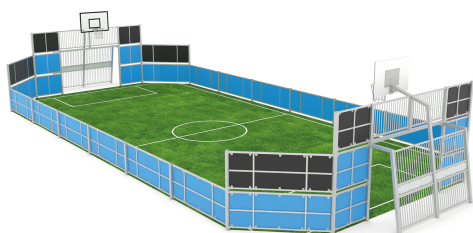

Product technical sheet

ARENA 2404C-9x21

Product data

Length	2065 cm
Width	925 cm
Total height	385 cm
Age group	3+ years
In accordance with norm EN	15312:2007+A1:2010
Weight of the heaviest part	23 kg
Dimensions of the largest part	370 cm
Availability of spare parts	YES

Data is subject to change without prior notice.

Material specification

- Hot-dip galvanized steel structure with a 80 x 80 mm profile,
- Panels made of hot-dip galvanized steel and/or of HDPE plates, resistant to weather conditions and/or made of a durable recycled composite, resistant to moisture and low temperatures,
- The goal made of hot-dip galvanized steel and HDPE board, resistant to weather conditions,
- Baskets made of hot-dip galvanized steel, boards made of HDPE,
- Stainless steel screws and/or screws covered with plastic caps,
- Safe end caps on top of the structure made of rubber or polypropylene,