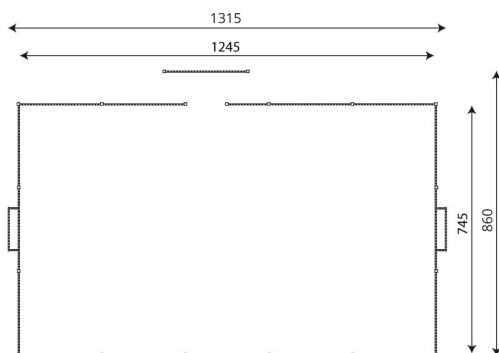

## Product technical sheet

### Product data

Length	1315 cm
Width	860 cm
Total height	105 cm
Age group	3+ years
In accordance with norm EN	15312:2007+A1:2010
Weight of the heaviest part	17,5 kg
Dimensions of the largest part	242 cm
Availability of spare parts	YES