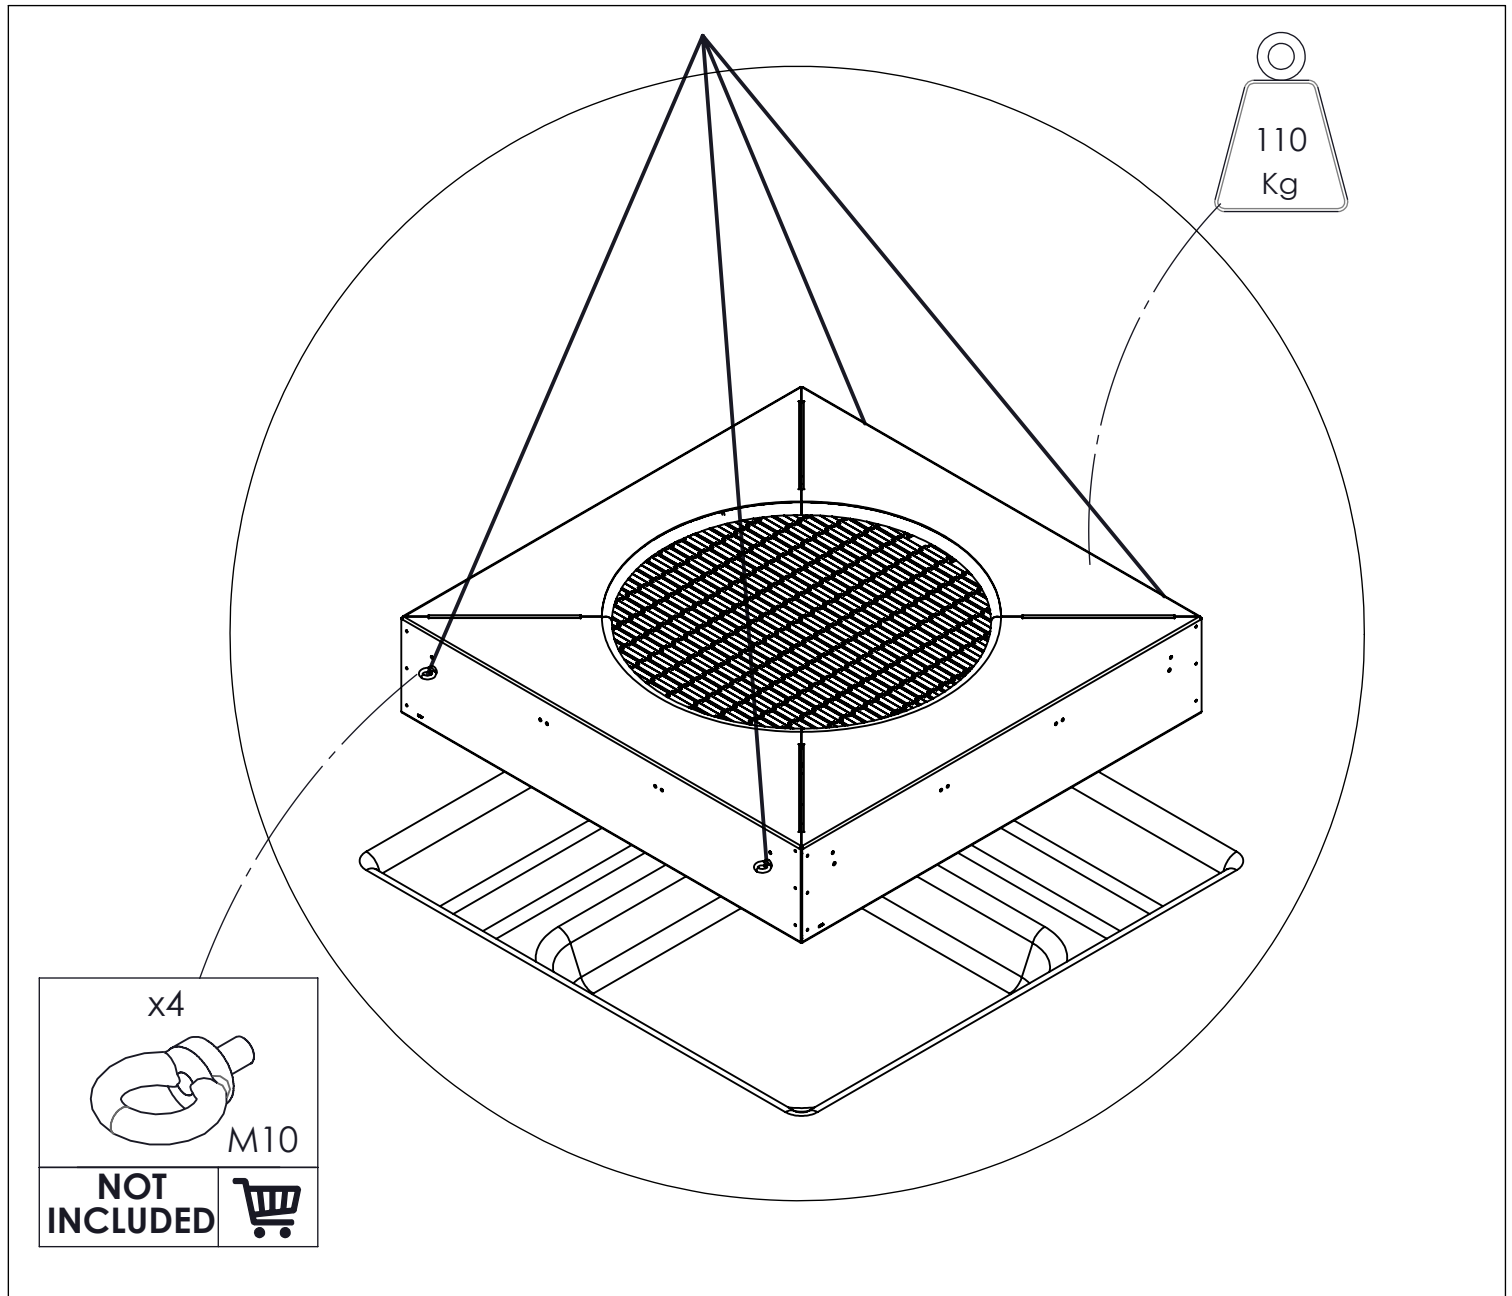

110
Kg

x4

M10

NOT
INCLUDED