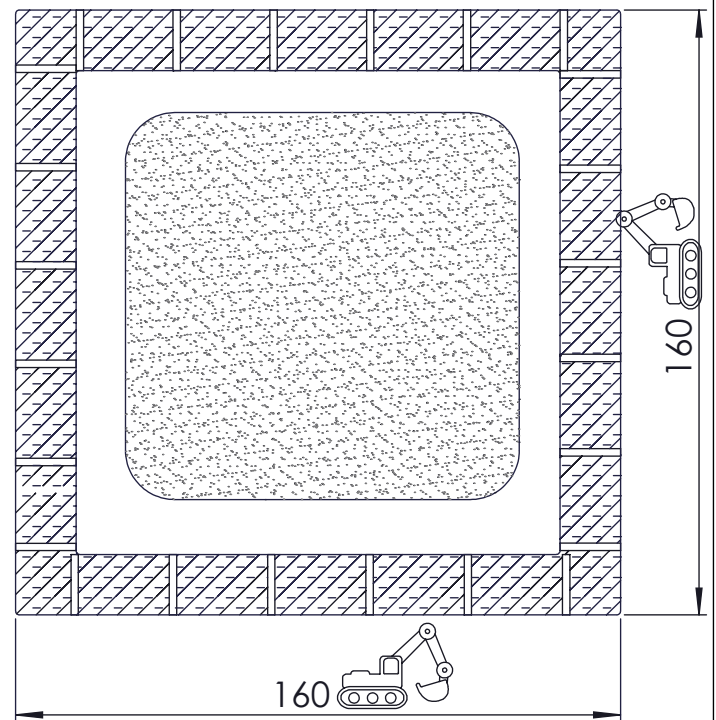

# 2211

v010  
04.04.2022  
A.W.  
[cm]

vinci  
play

[cm]

vinci  
play

[cm]

vinci  
play

K15

**48h**  
  
**K15**  
  
 x1   
 0,08m<sup>3</sup>

[cm]

vinci play

x1

202126

x1

E1

996458

x4

996459

x4

x3

Qty.	
1	V002

110  
Kg

x4

M10